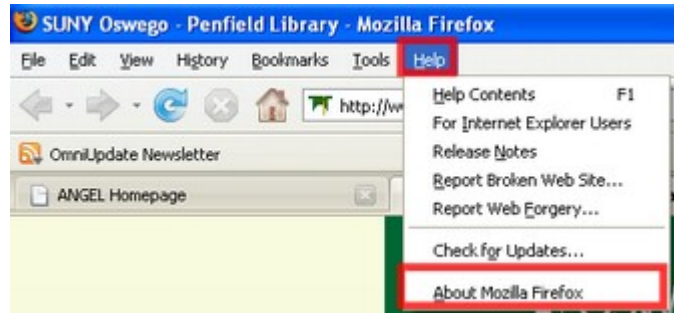

Identifying What Version of Firefox You Are Using PC

1. Launch Firefox

2. On the menu bar, click “**Help**” and select “**About Mozilla Firefox**”

3. The version number is located under the Firefox Logo

4. **Note version number** then click “**OK**” to close “**About Mozilla Firefox**” box