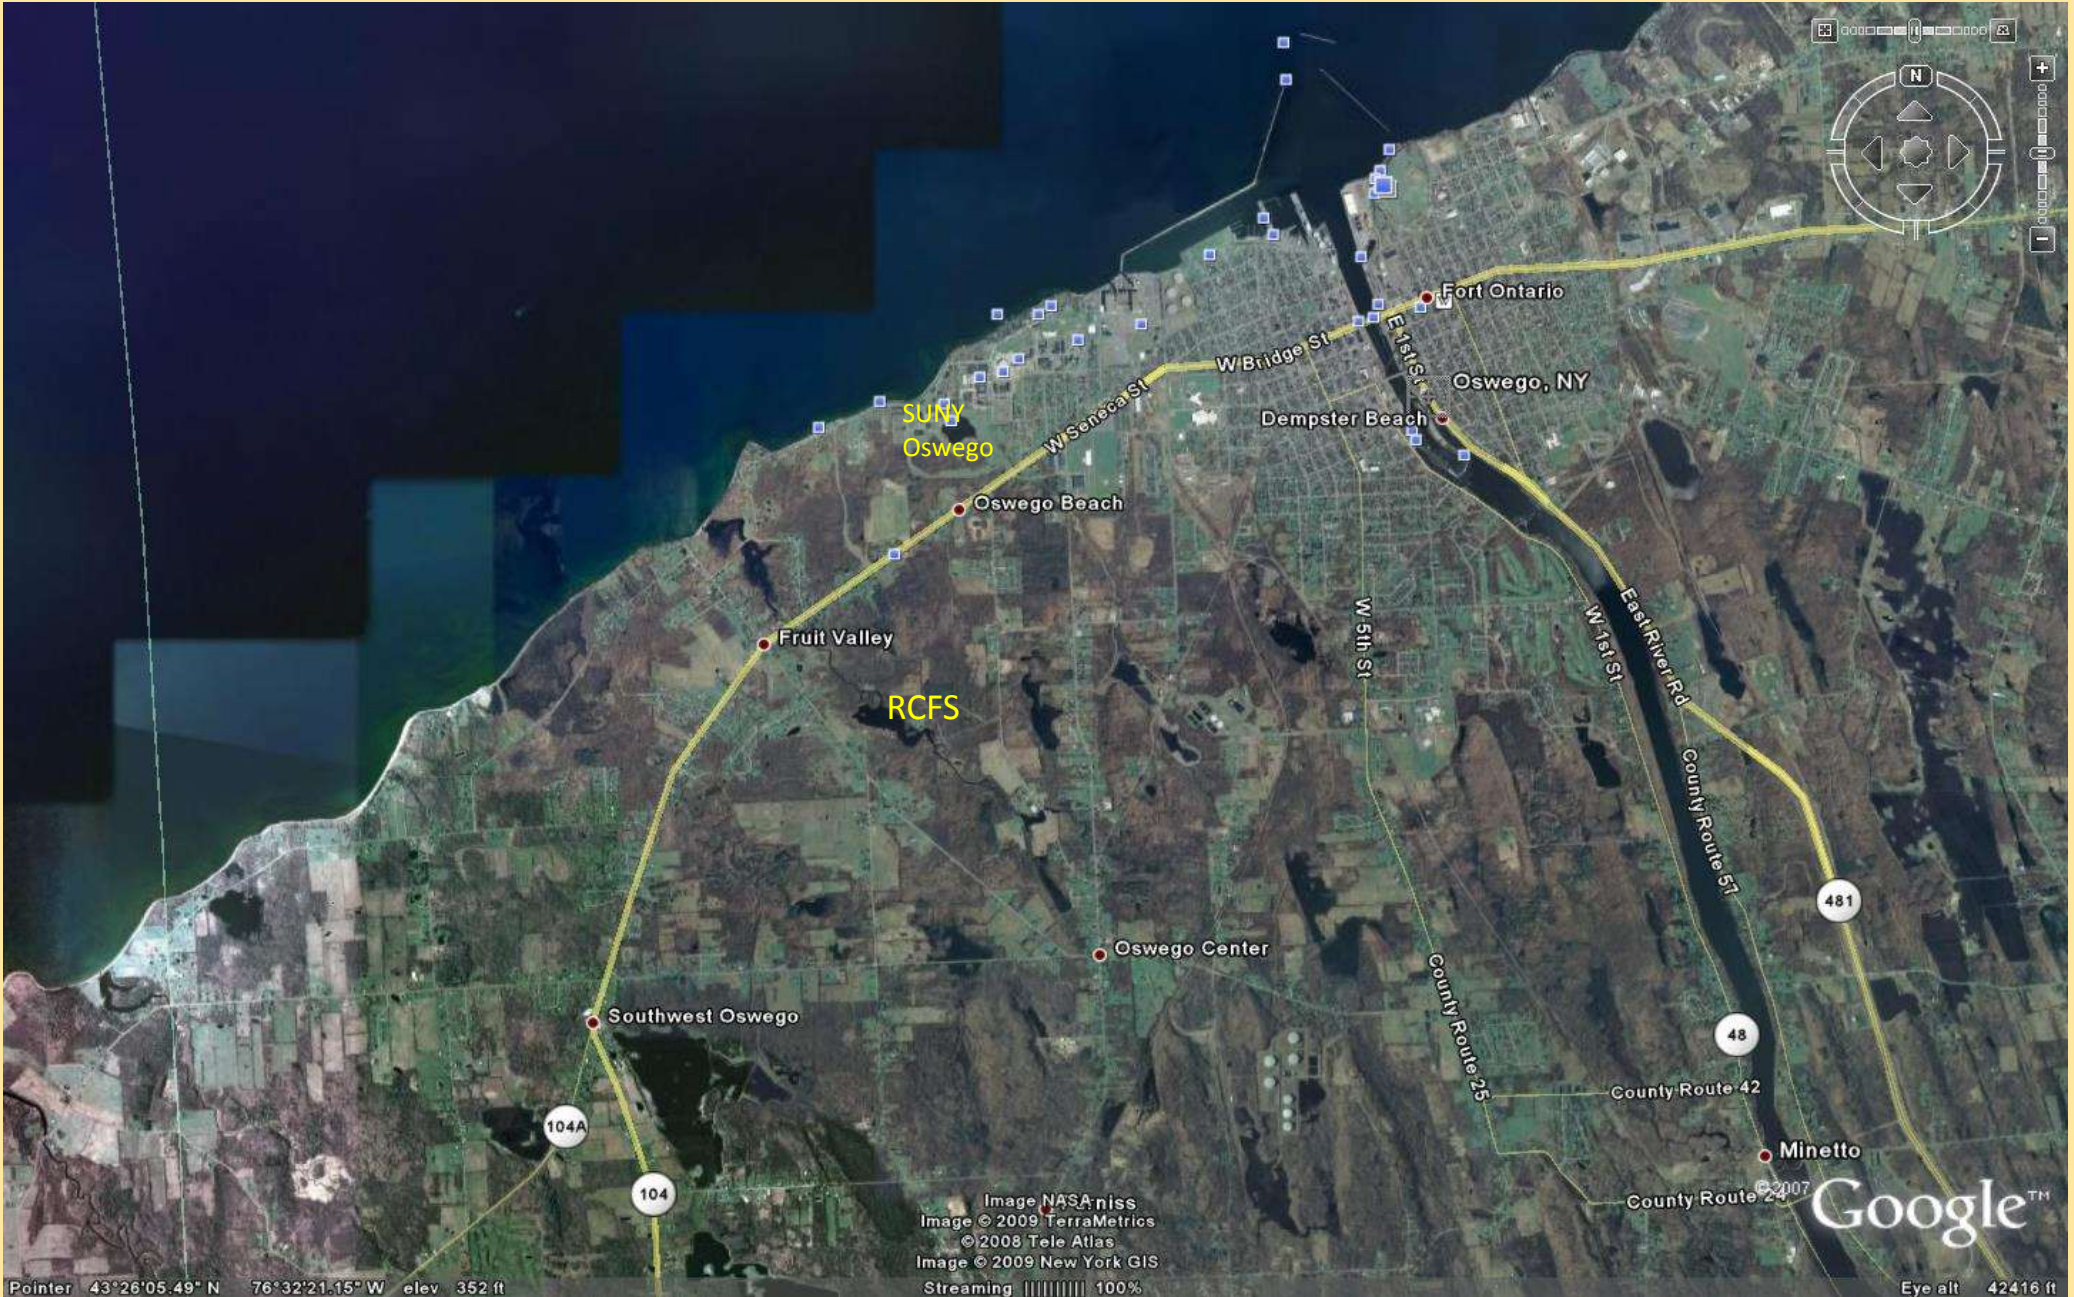

Rice Creek

FIELD STATION

STATE UNIVERSITY OF NEW YORK
AT OSWEGO

OSWEGO

STATE UNIVERSITY OF NEW YORK

Pointer 43°26'05.49" N 76°32'21.15" W elev 352 ft

Image NASA niss
Image © 2009 TerraMetrics
© 2008 Tele Atlas
Image © 2009 New York GIS
Streaming 100%

© 2007 Google™

Eye alt 42416 ft

RICE CREEK
BIOLOGICAL FIELD STATION
OSWEGO COLLEGE

EXPLORING

nature

Ruth Sachidanandan
Herb Garden

A new sign was installed to commemorate the 25th year of the Herb Garden.

Bird Banding