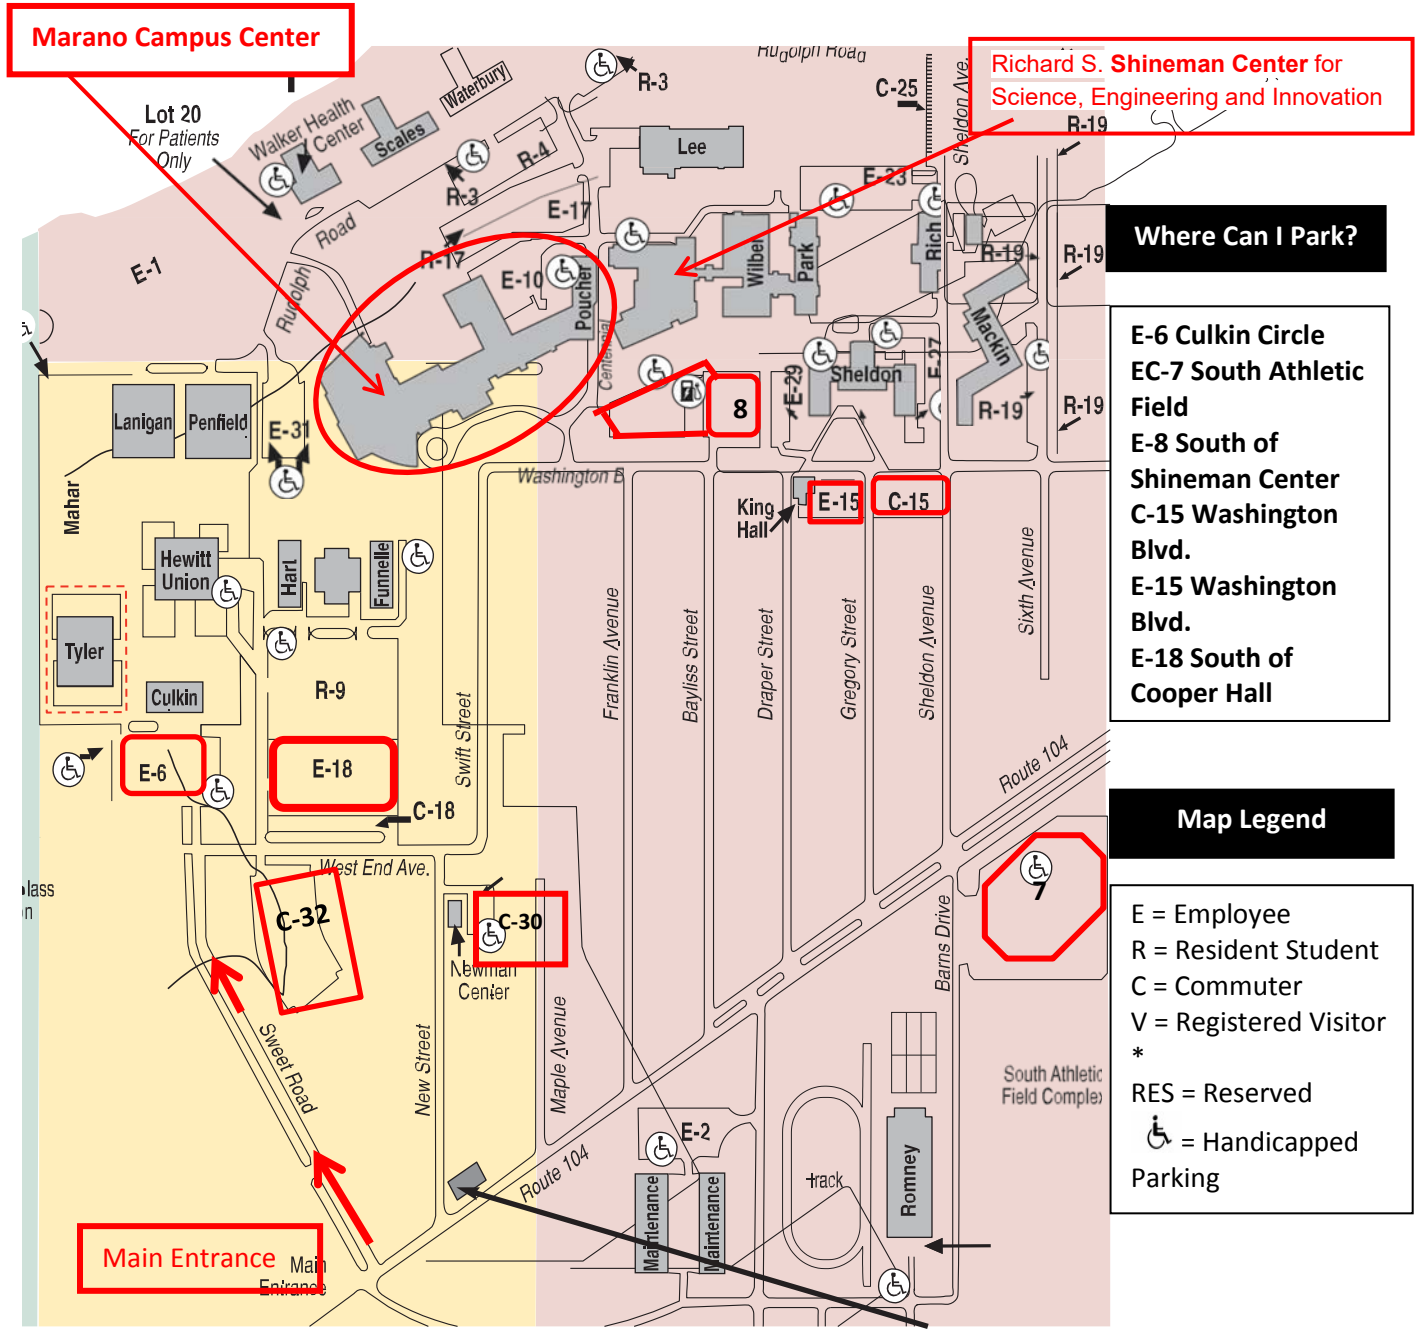

State University of New York at Oswego Campus Center *Special Event* Parking

Where Can I Park?

- E-6 Culkin Circle
- EC-7 South Athletic Field
- E-8 South of Shineman Center
- C-15 Washington Blvd.
- E-15 Washington Blvd.
- E-18 South of Cooper Hall

Map Legend

- E = Employee
- R = Resident Student
- C = Commuter
- V = Registered Visitor
- * = Reserved
- RES = Reserved
- ♿ = Handicapped Parking

***A special event is any academic, sporting, theater, music or conference event that will draw a large number of visitors to our campus.**

Parking is available for persons with special medical needs in every parking lot. Those with a valid Handicapped Permit may park in any numbered lot in addition to designated Handicapped parking