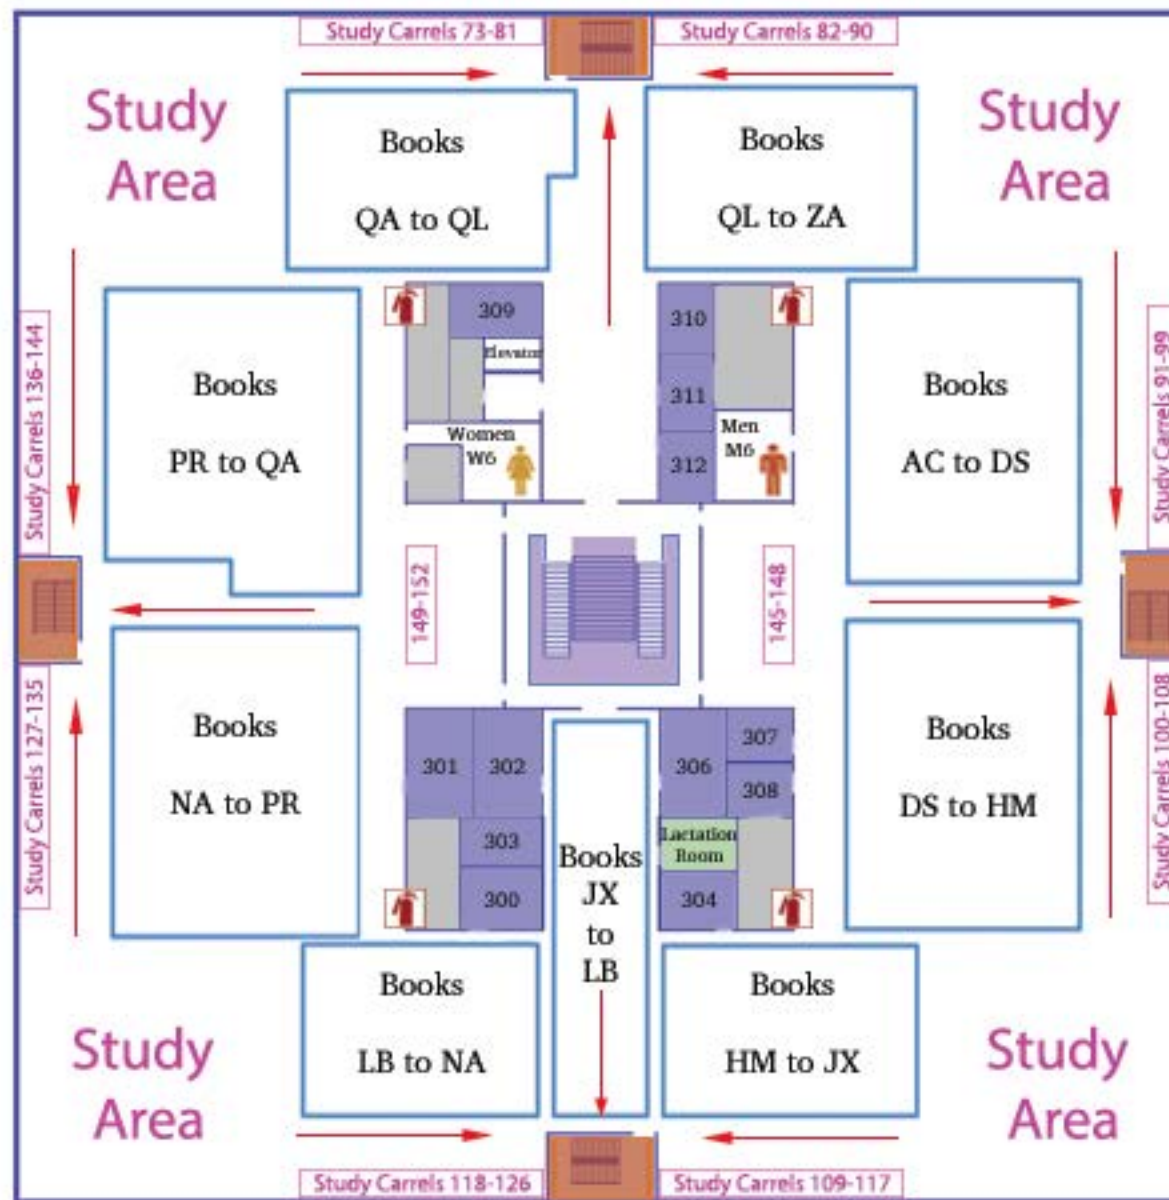

Service Desks

Check Out & Reserves.....	1
Research Help.....	1
Writing Center.....	1
Computer Lab Assistant.....	1
2nd Floor Service.....	2

Study Areas

24-Hour Room.....	1
Computer Lab.....	1
Corner Study Areas.....	2,3
Group Study Rooms.....	2,3
Lake Effect Cafe.....	1
Lake Effect Conference Room.....	1
Lobby Computers.....	1
Media Viewing Room.....	2
Quiet Study Rooms.....	2,3
Reference Room.....	1
Speakers' Corner.....	2
Study Carrels.....	2,3

Instruction Rooms

Penfield Classrooms 1 + 2.....	1
Speakers' Corner Classroom.....	2

Collections

Browsing.....	1
Circulating.....	3
Government Documents.....	2
Journals (print).....	2
Juvenile (JUV, Pic, YA).....	2
Media.....	2
Reference.....	1
Special Collections.....	Basement
Teaching Resource Center.....	2

Offices

CELT.....	1
Interlibrary Loan.....	1
Library Administration.....	1
Library Staff Offices.....	1,2
Multimedia Production Room.....	2
Sea Grant.....	Basement

Penfield Library Third Floor

Restrooms

Quiet Study Rooms

Staff Only Areas

Fire Extinguisher

Fire Exit Paths