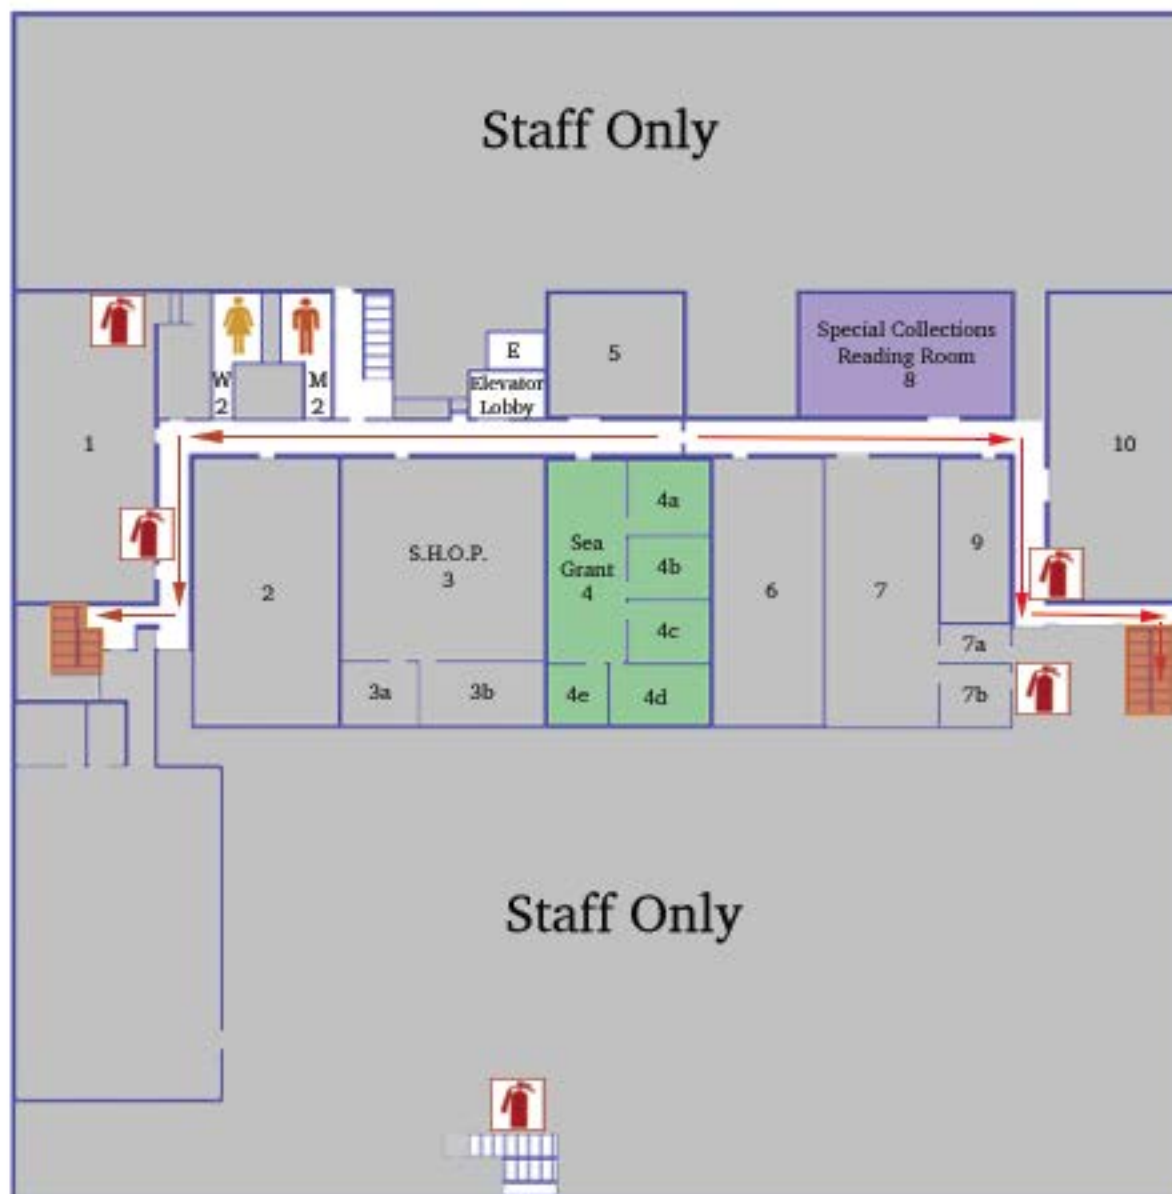

Service Desks

Check Out & Reserves.....	1
Research Help.....	1
Writing Center.....	1
Computer Lab Assistant.....	1
2nd Floor Service.....	2

Study Areas

24-Hour Room.....	1
Computer Lab.....	1
Corner Study Areas.....	2,3
Group Study Rooms.....	2,3
Lake Effect Cafe.....	1
Lake Effect Conference Room.....	1
Lobby Computers.....	1
Media Viewing Room.....	2
Quiet Study Rooms.....	2,3
Reference Room.....	1
Speakers' Corner.....	2
Study Carrels.....	2,3

Instruction Rooms

Penfield Classrooms 1 + 2.....	1
Speakers' Corner Classroom.....	2

Collections

Browsing.....	1
Circulating.....	3
Government Documents.....	2
Journals (print).....	2
Juvenile (JUV, Pic, YA).....	2
Media.....	2
Reference.....	1
Special Collections.....	Basement
Teaching Resource Center.....	2

Offices

CELT.....	1
Interlibrary Loan.....	1
Library Administration.....	1
Library Staff Offices.....	1,2
Multimedia Production Room.....	2
Sea Grant.....	Basement

Penfield Library Basement

Restrooms

Sea Grant