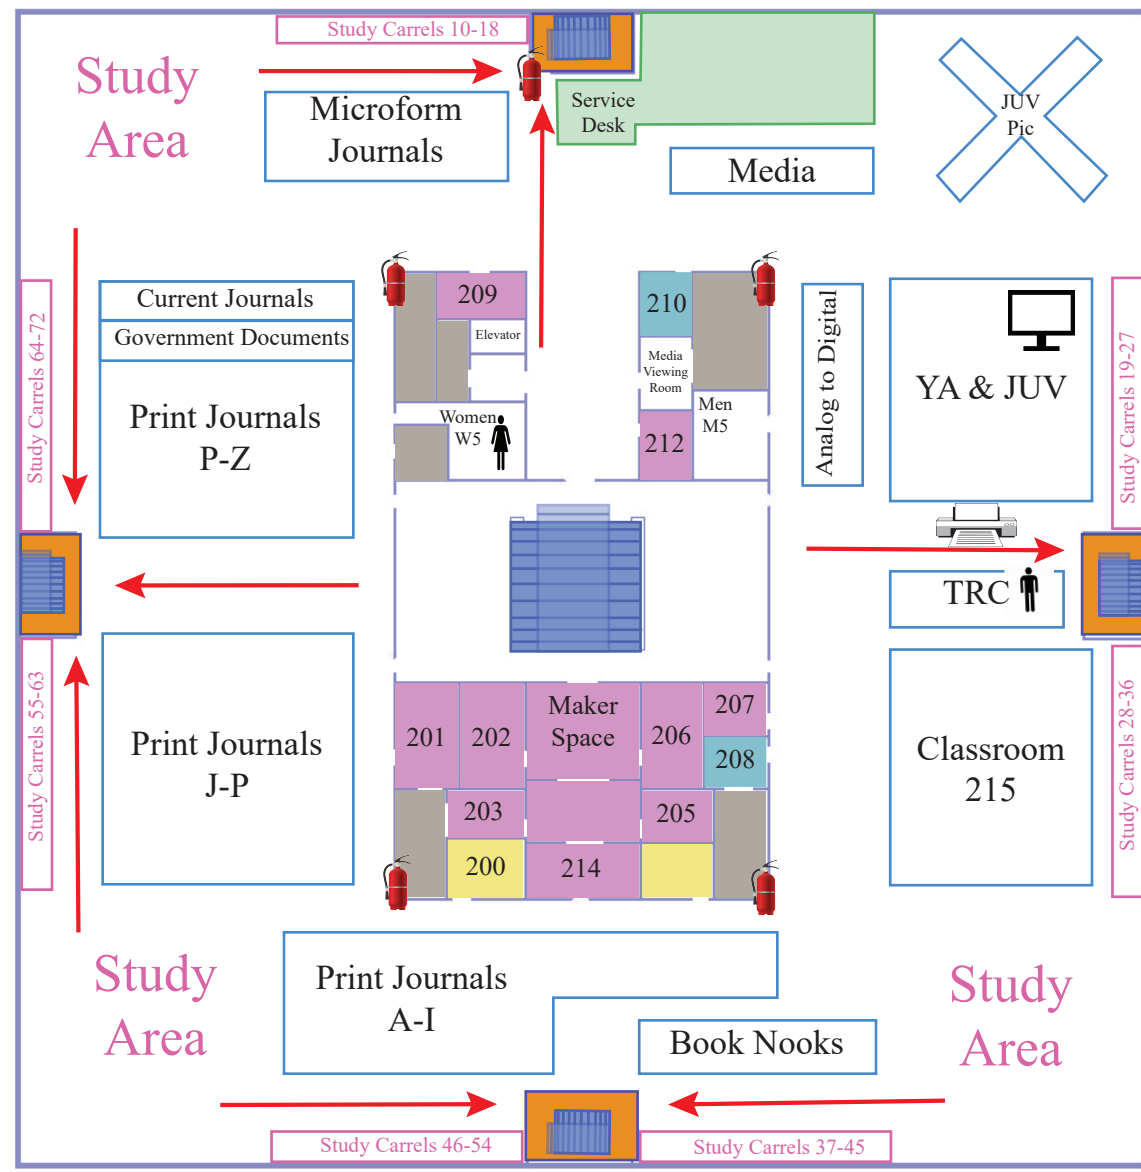

Penfield Library

Second Floor

Service Desks	Floor
Check Out & Reserves.....	1
Research Help.....	1
Computer Lab Assistant.....	1
2nd Floor Service.....	2

Study Areas	Floor
24- Hour Room.....	1
Computer Lab.....	1
Corner Study Areas.....	2, 3
Group Study Rooms.....	2, 3
Lake Effect Cafe.....	1
Lake Effect Conference Room.....	1
Lobby Computers.....	1
Media Viewing Room.....	2
Quiet Study Rooms.....	2, 3
Classroom 215.....	2
Study Carrels.....	2,3

Instruction Rooms	Floor
Penfield Classrooms 101.....	1
Classroom 215.....	2

Collections	Floor
Browsing.....	1
Circulating.....	3
Government Documents.....	2
Journals (print).....	2
Juvenile (JUV, Pic, YA).....	2
Media.....	2
Reference.....	1
Special Collections.....	Basement
Teaching Resource Center.....	2

Offices	Floor
CELT.....	1
Interlibrary Loan.....	1
Library Administration.....	1
EOP.....	1
OLS & Writing Center.....	1
SHOP Food Pantry.....	Basement
Multimedia Production room.....	2
Sea Grant.....	Basement

- Restrooms
- Printers
- Multimedia Production Rooms
- Service Desk
- Group Study Rooms
- Offices
- Staff Only Areas
- Fire Extinguisher
- Fire Exit Paths