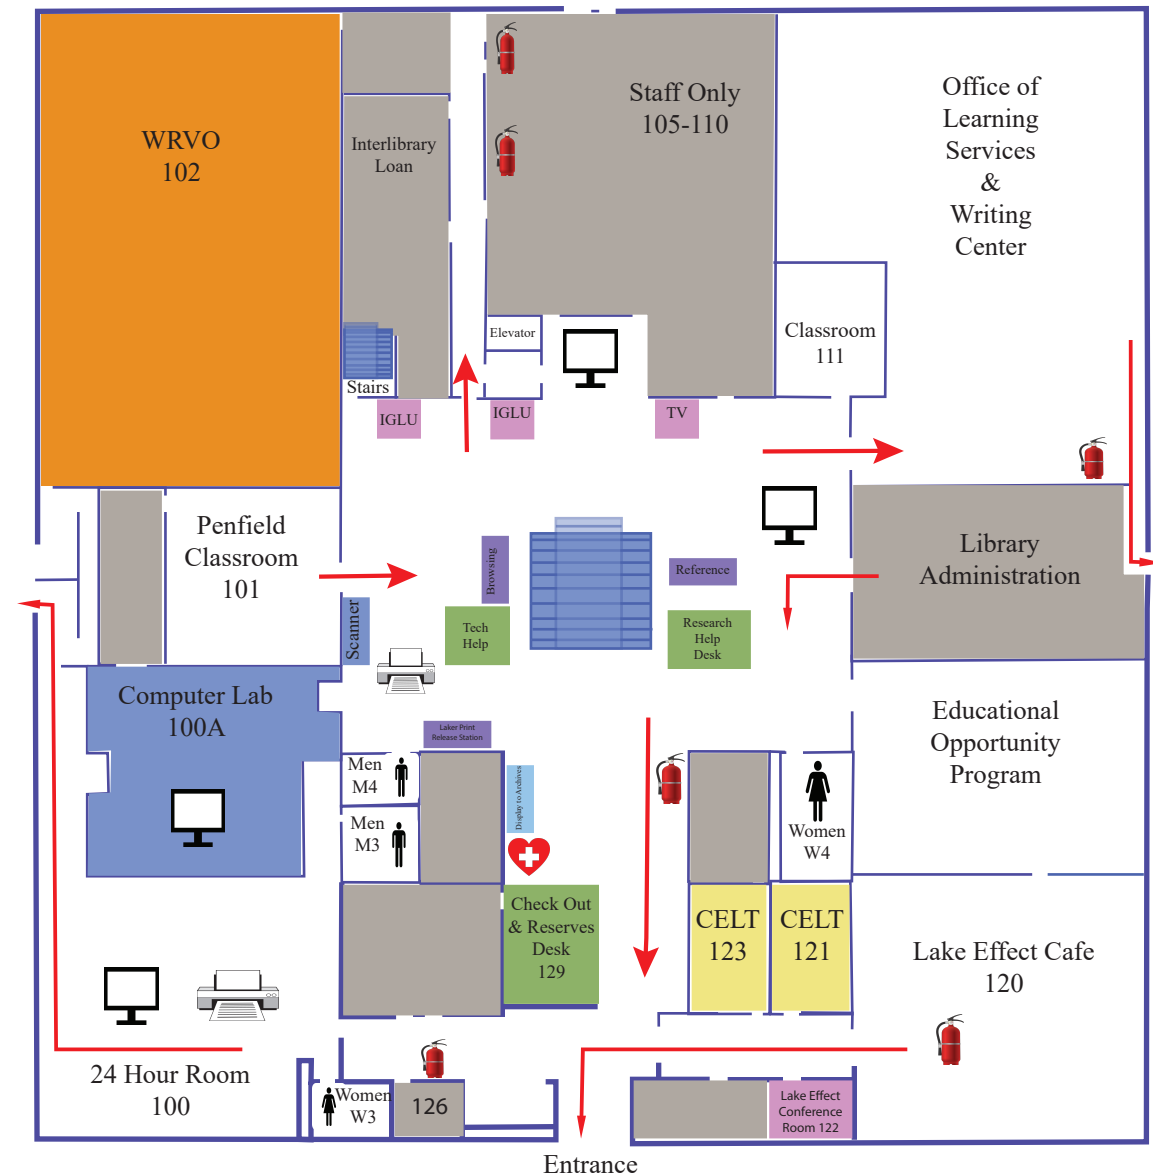

Service Desks	Floor
Check Out & Reserves.....	1
Research Help.....	1
Computer Lab Assistant.....	1
2nd Floor Service.....	2

Study Areas	Floor
24- Hour Room.....	1
Computer Lab.....	1
Corner Study Areas.....	2, 3
Group Study Rooms.....	2, 3
Lake Effect Cafe.....	1
Lake Effect Conference Room.....	1
Lobby Computers.....	1
Media Viewing Room.....	2
Quiet Study Rooms.....	2, 3
Classroom 215.....	2
Study Carrels.....	2,3

Instruction Rooms	Floor
Penfield Classroom 101.....	1
Classroom 215.....	2

Collections	Floor
Browsing.....	1
Circulating.....	3
Government Documents.....	2
Journals (print).....	2
Juvenile (JUV, Pic, YA).....	2
Media.....	2
Reference.....	1
Special Collections.....	Basement
Teaching Resource Center.....	2

Offices	Floor
CELT.....	1
Interlibrary Loan.....	1
Library Administration.....	1
EOP.....	1
OLS & Writing Center.....	1
SHOP Food Pantry.....	Basement
Multimedia Production room.....	2
Sea Grant.....	Basement

Penfield Library

First Floor

- Restrooms
- Computers
- Printers
- Service Desk
- Staff Only Areas
- AED Automated External Defibrillator
- Fire Extinguisher
- Fire Exit Paths