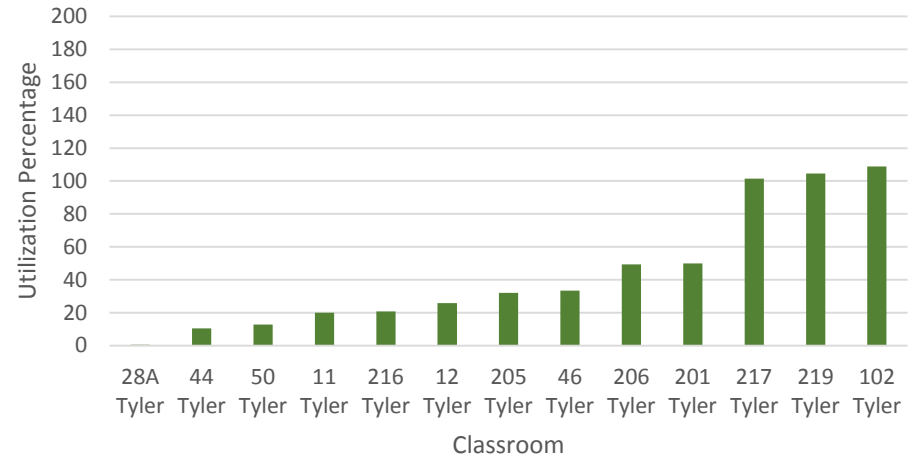

Green: Registrar registered classrooms

Yellow: Department registered classrooms

Green: Registrar registered classrooms

Fall 2016 Tyler Hall Utilization

Spring 2017 Tyler Hall Utilization

Fall 2016 Mary Walker Health Center Utilization