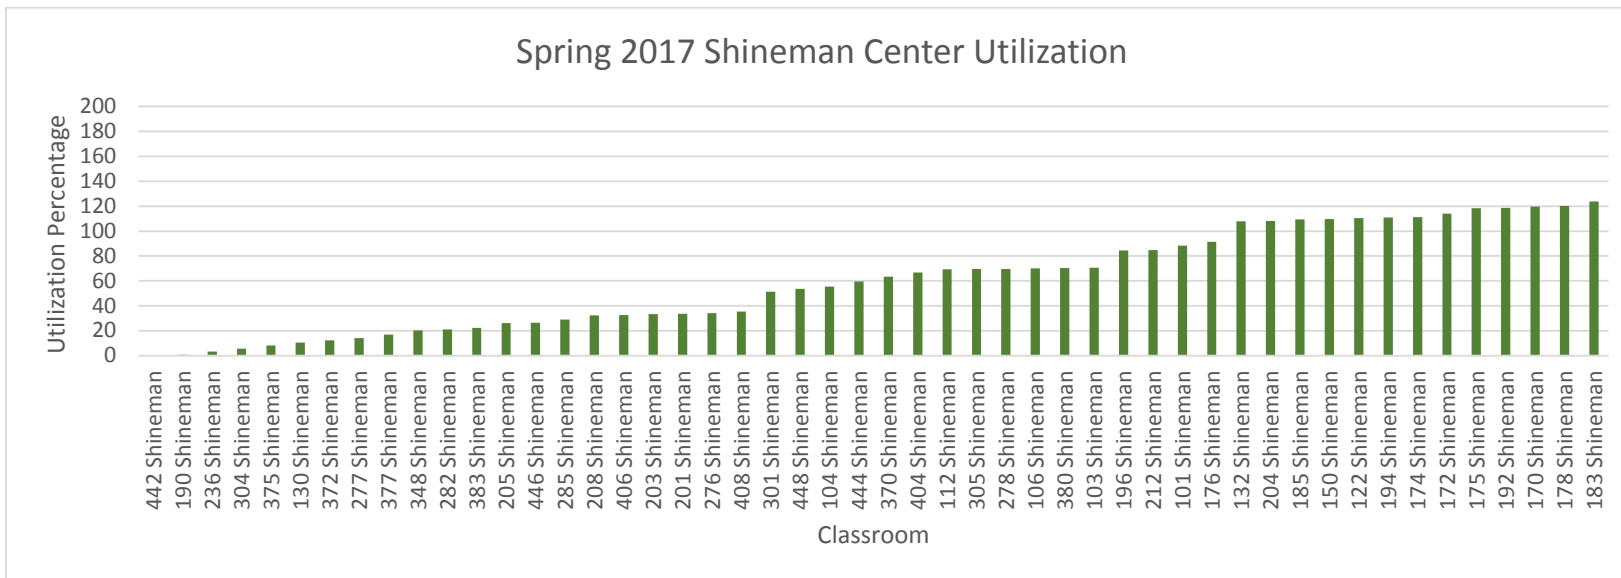

Green: Registrar registered classrooms

Fall 2016 Service Building Utilization

Spring 2017 Service Building Utilization

Fall 2016 Sheldon Hall Utilization

Spring 2017 Sheldon Hall Utilization

Yellow: Department registered classrooms

Green: Registrar registered classrooms

Yellow: Department registered classrooms

Green: Registrar registered classrooms

Fall 2016 Tyler Hall Utilization

Spring 2017 Tyler Hall Utilization

Fall 2016 Mary Walker Health Center Utilization