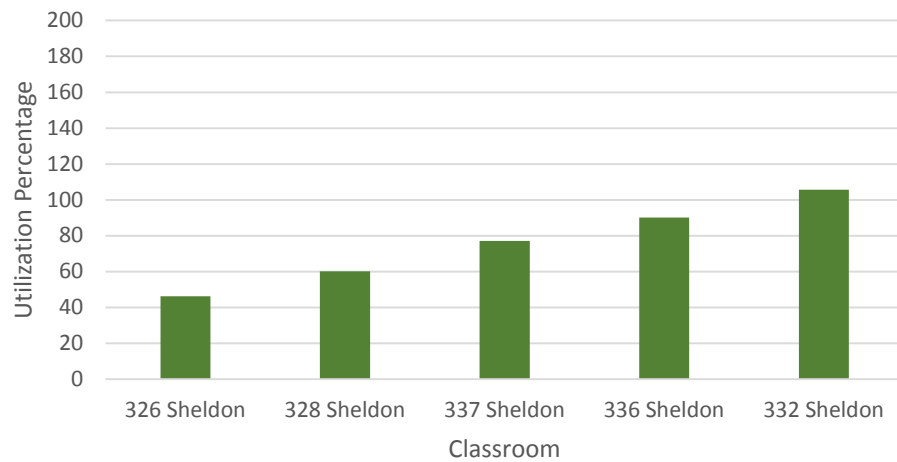

Green: Registrar registered classrooms

Fall 2016 Service Building Utilization

Spring 2017 Service Building Utilization

Fall 2016 Sheldon Hall Utilization

Spring 2017 Sheldon Hall Utilization

Yellow: Department registered classrooms

Green: Registrar registered classrooms

Yellow: Department registered classrooms

Green: Registrar registered classrooms

Fall 2016 Tyler Hall Utilization

Spring 2017 Tyler Hall Utilization

Fall 2016 Mary Walker Health Center Utilization