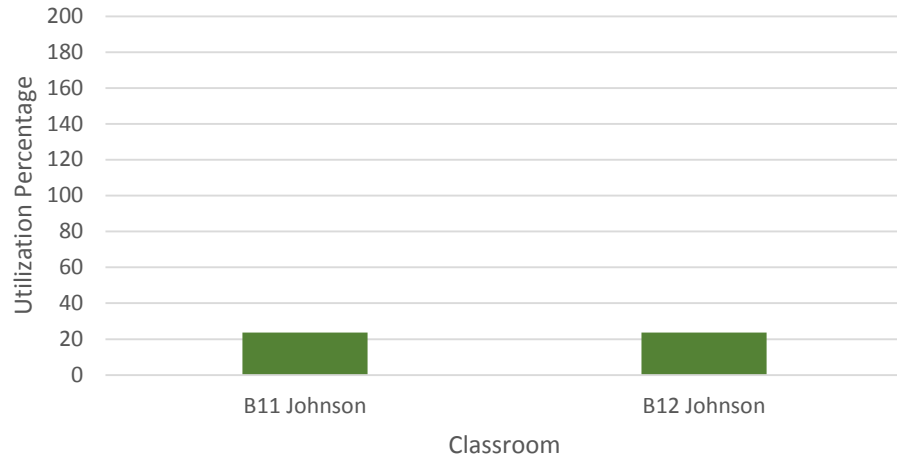

Yellow: Department registered classrooms
 Green: Registrar registered classrooms

Fall 2016 Hart Hall Utilization

Spring 2017 Hart Hall Utilization

Fall 2016 Hewitt Union Utilization

Spring 2017 Hewitt Union Utilization

Yellow: Department registered classrooms

Green: Registrar registered classrooms

Fall 2016 Johnson Hall Utilization

Spring 2017 Johnson Hall Utilization

Fall 2016 Laker Hall Utilization

Spring 2017 Laker Hall Utilization