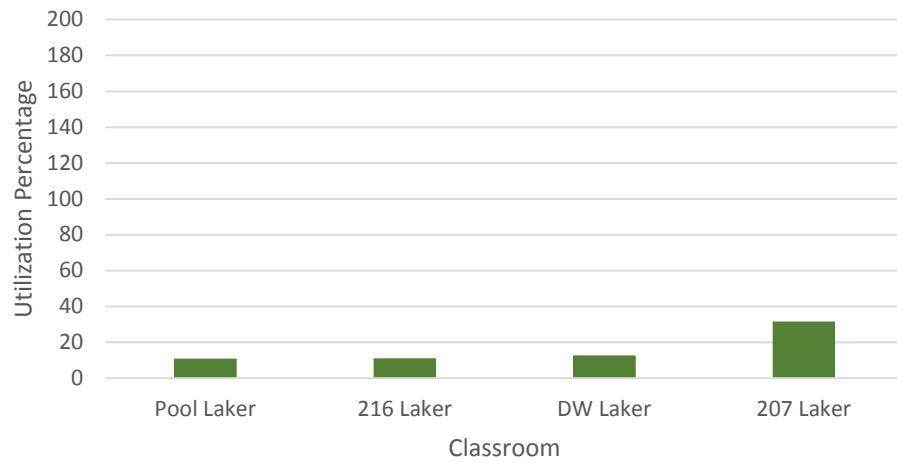

Yellow: Department registered classrooms
 Green: Registrar registered classrooms

Fall 2016 Hart Hall Utilization

Spring 2017 Hart Hall Utilization

Fall 2016 Hewitt Union Utilization

Spring 2017 Hewitt Union Utilization

Yellow: Department registered classrooms

Green: Registrar registered classrooms

Fall 2016 Johnson Hall Utilization

Spring 2017 Johnson Hall Utilization

Fall 2016 Laker Hall Utilization

Spring 2017 Laker Hall Utilization

Yellow: Department registered classrooms

Green: Registrar registered classrooms

Yellow: Department registered classrooms
 Green: Registrar registered classrooms

Fall 2016 Lee Hall Utilization

Spring 2017 Lee Hall Utilization