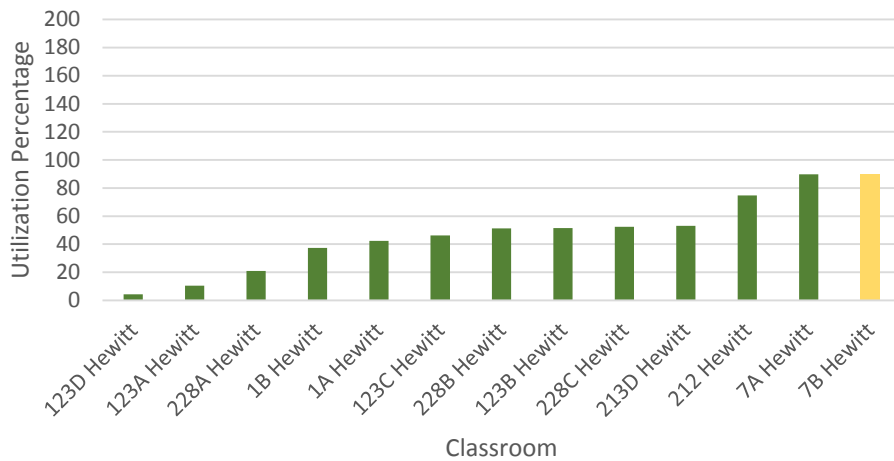

Yellow: Department registered classrooms
 Green: Registrar registered classrooms

Fall 2016 Hart Hall Utilization

Spring 2017 Hart Hall Utilization

Fall 2016 Hewitt Union Utilization

Spring 2017 Hewitt Union Utilization

Yellow: Department registered classrooms

Green: Registrar registered classrooms

Fall 2016 Johnson Hall Utilization

Spring 2017 Johnson Hall Utilization

Fall 2016 Laker Hall Utilization

Spring 2017 Laker Hall Utilization

Yellow: Department registered classrooms

Green: Registrar registered classrooms

Yellow: Department registered classrooms
 Green: Registrar registered classrooms

Fall 2016 Lee Hall Utilization

Spring 2017 Lee Hall Utilization