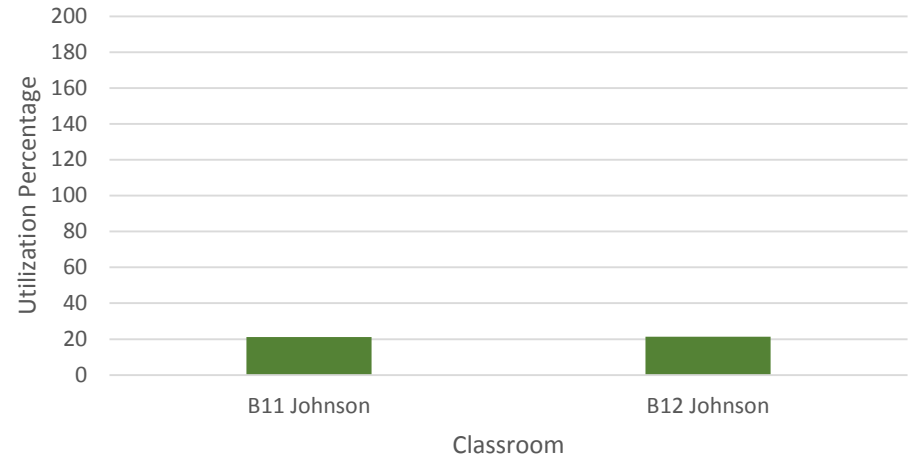

Yellow: Department registered classrooms
 Green: Registrar registered classrooms

Fall 2016 Hart Hall Utilization

Spring 2017 Hart Hall Utilization

Fall 2016 Hewitt Union Utilization

Spring 2017 Hewitt Union Utilization

Yellow: Department registered classrooms

Green: Registrar registered classrooms

Fall 2016 Johnson Hall Utilization

Spring 2017 Johnson Hall Utilization

Fall 2016 Laker Hall Utilization

Spring 2017 Laker Hall Utilization