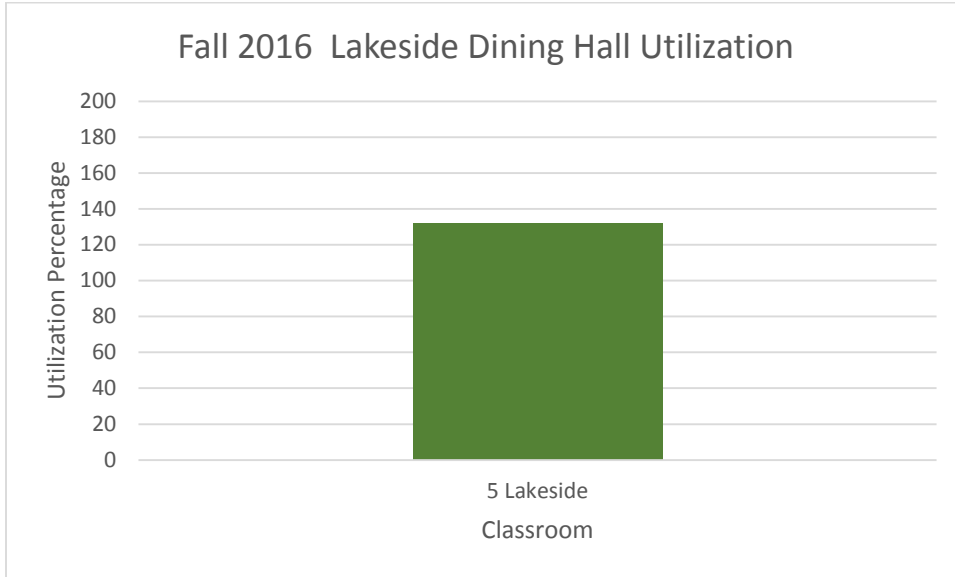

Yellow: Department registered classrooms

Green: Registrar registered classrooms

Fall 2016 Johnson Hall Utilization

Spring 2017 Johnson Hall Utilization

Fall 2016 Laker Hall Utilization

Spring 2017 Laker Hall Utilization

Yellow: Department registered classrooms

Green: Registrar registered classrooms

Yellow: Department registered classrooms
 Green: Registrar registered classrooms

Fall 2016 Lee Hall Utilization

Spring 2017 Lee Hall Utilization