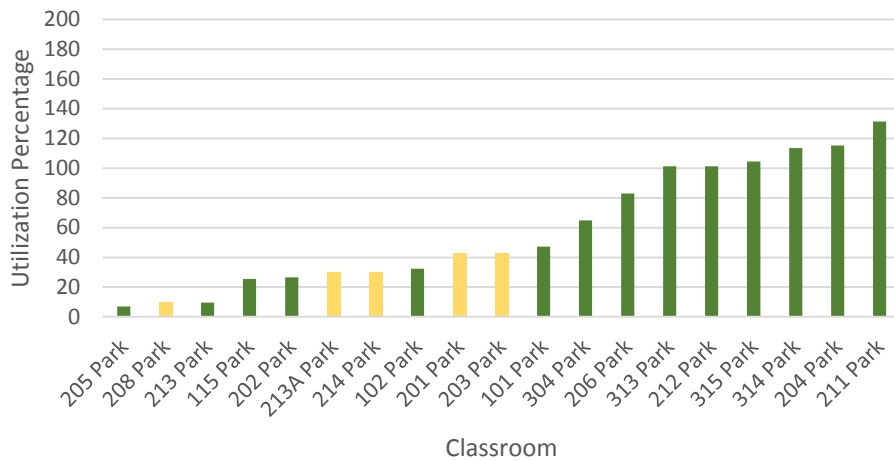

Fall 2016 Marano Campus Center Utilization

Spring 2017 Marano Campus Center Utilization

Yellow: Department registered classrooms

Green: Registrar registered classrooms

Yellow: Department registered classrooms

Green: Registrar registered classrooms

Fall 2016 Metro Center Utilization

Spring 2017 Metro Center Utilization

Fall 2016 Park Hall Utilization

Spring 2017 Park Hall Utilization

Yellow: Department registered classrooms