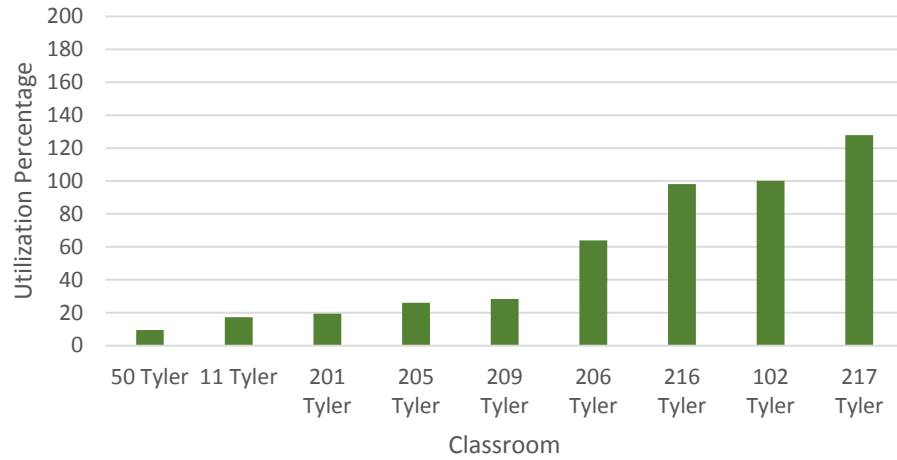

Green: Registrar registered classrooms

Fall 2016 Service Building Utilization

Spring 2017 Service Building Utilization

Fall 2016 Sheldon Hall Utilization

Spring 2017 Sheldon Hall Utilization

Yellow: Department registered classrooms

Green: Registrar registered classrooms

Yellow: Department registered classrooms

Green: Registrar registered classrooms

Fall 2016 Tyler Hall Utilization

Spring 2017 Tyler Hall Utilization

Fall 2016 Mary Walker Health Center Utilization