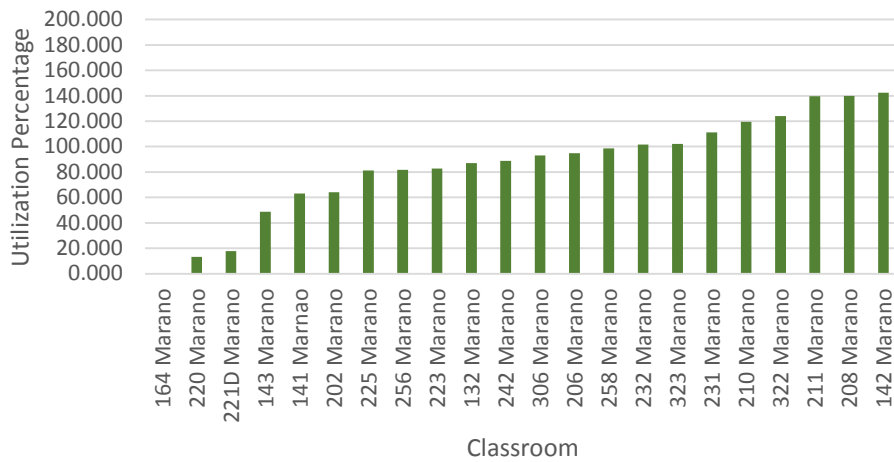

Yellow: Department registered classrooms

Green: Registrar registered classrooms

Yellow: Department registered classrooms
 Green: Registrar registered classrooms

Fall 2016 Lee Hall Utilization

Spring 2017 Lee Hall Utilization

Fall 2016 Marano Campus Center Utilization

Spring 2017 Marano Campus Center Utilization

Yellow: Department registered classrooms

Green: Registrar registered classrooms

Yellow: Department registered classrooms