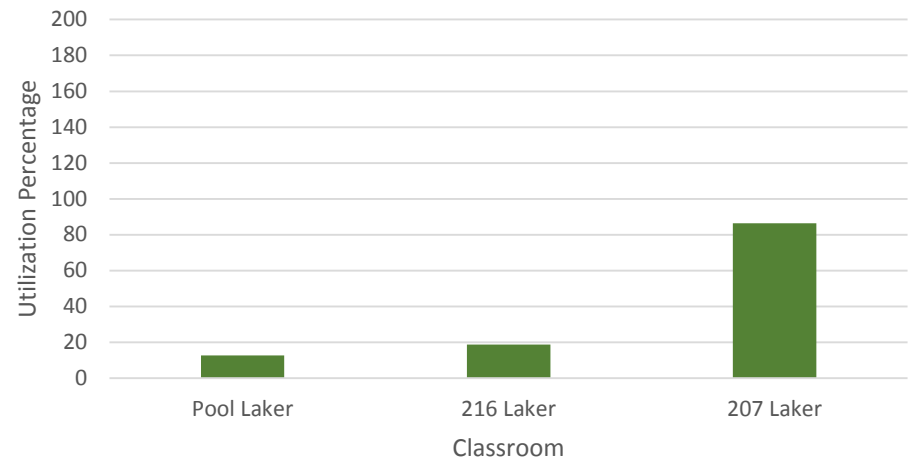

Yellow: Department registered classrooms

Green: Registrar registered classrooms

Fall 2016 Johnson Hall Utilization

Spring 2017 Johnson Hall Utilization

Fall 2016 Laker Hall Utilization

Spring 2017 Laker Hall Utilization

Yellow: Department registered classrooms

Green: Registrar registered classrooms

Yellow: Department registered classrooms
 Green: Registrar registered classrooms

Fall 2016 Lee Hall Utilization

Spring 2017 Lee Hall Utilization