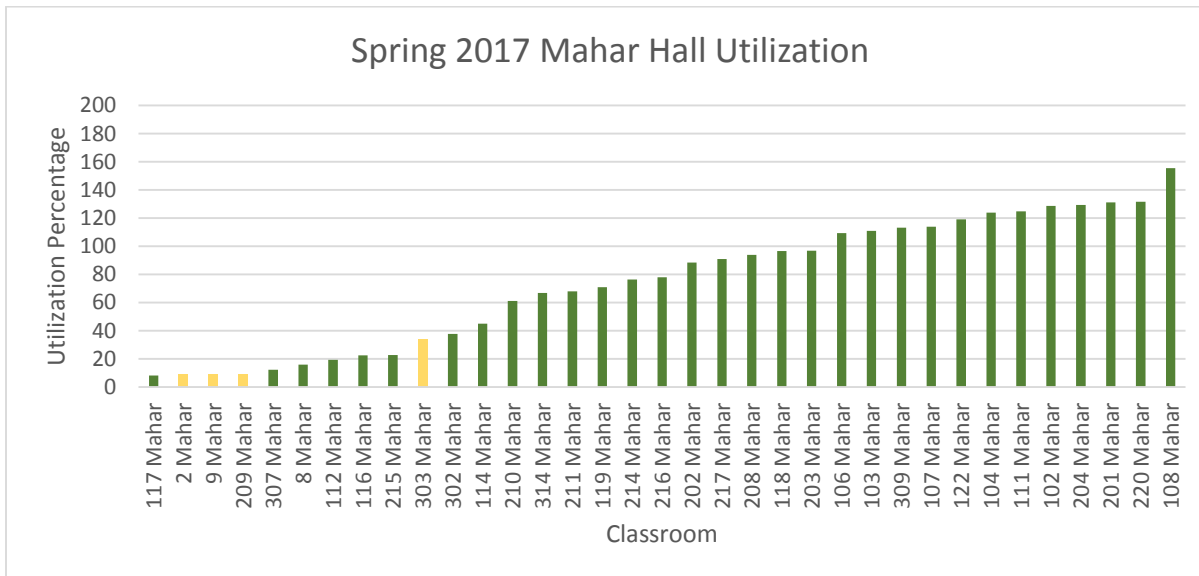

Fall 2016 Marano Campus Center Utilization

Spring 2017 Marano Campus Center Utilization

Yellow: Department registered classrooms

Green: Registrar registered classrooms

Yellow: Department registered classrooms

Green: Registrar registered classrooms

Fall 2016 Metro Center Utilization

Spring 2017 Metro Center Utilization

Fall 2016 Park Hall Utilization

Spring 2017 Park Hall Utilization

Yellow: Department registered classrooms