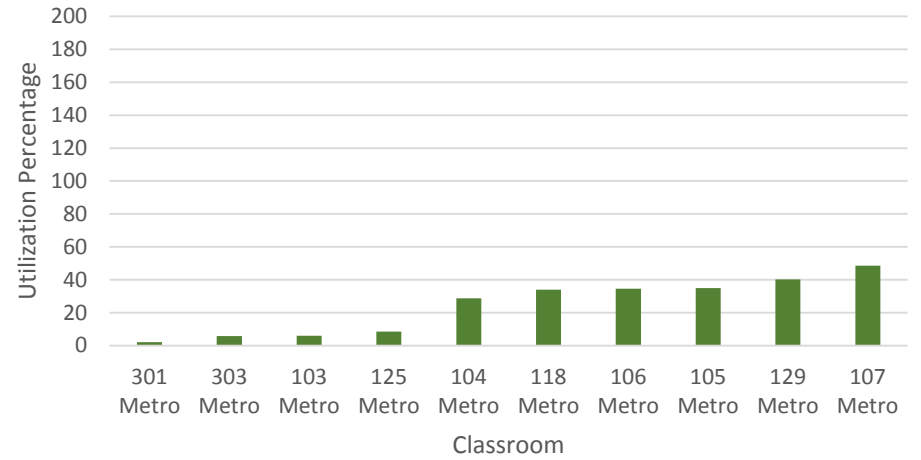

Spring 2017 Metro Center Utilization