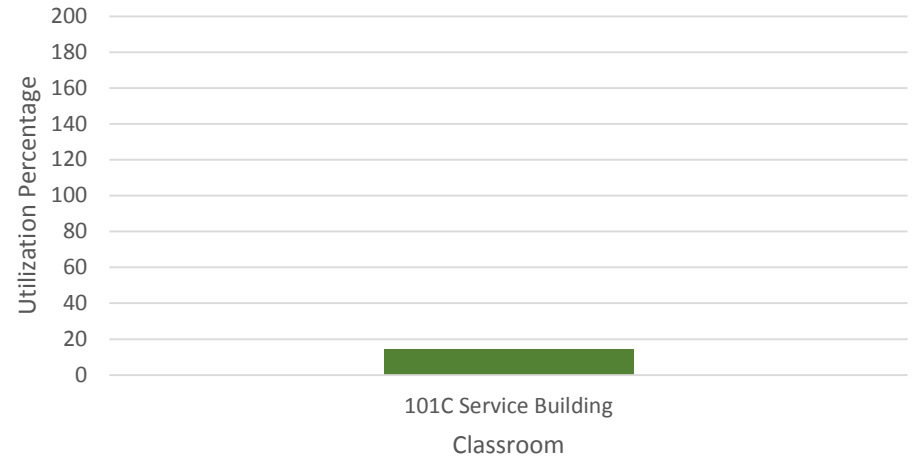

Green: Registrar registered classrooms

Fall 2016 Rice Creek Building Utilization

Spring 2017 Rice Creek Building Utilization

Fall 2016 Rich Hall Utilization

Spring 2017 Rich Hall Utilization

Yellow: Department registered classrooms

Green: Registrar registered classrooms

Fall 2016 Service Building Utilization

Spring 2017 Service Building Utilization

Fall 2016 Sheldon Hall Utilization

Spring 2017 Sheldon Hall Utilization

Yellow: Department registered classrooms