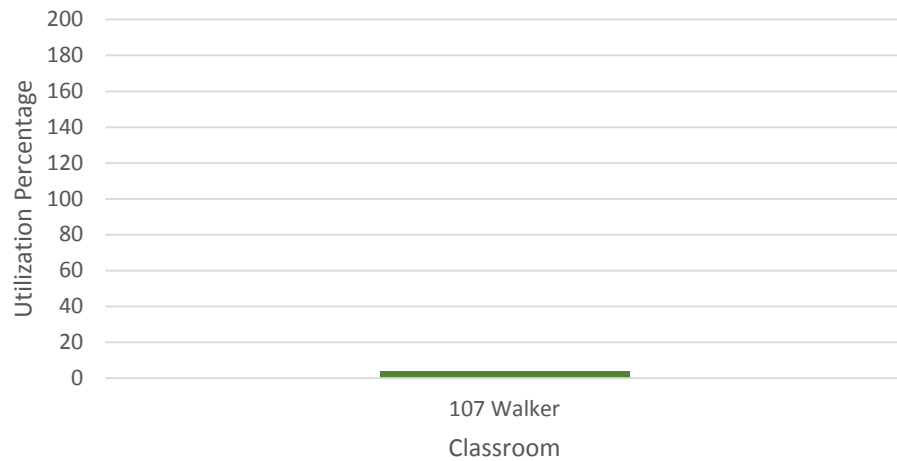

Green: Registrar registered classrooms

Fall 2016 Service Building Utilization

Spring 2017 Service Building Utilization

Fall 2016 Sheldon Hall Utilization

Spring 2017 Sheldon Hall Utilization

Yellow: Department registered classrooms

Green: Registrar registered classrooms

Yellow: Department registered classrooms

Green: Registrar registered classrooms

Fall 2016 Tyler Hall Utilization

Spring 2017 Tyler Hall Utilization

Fall 2016 Mary Walker Health Center Utilization