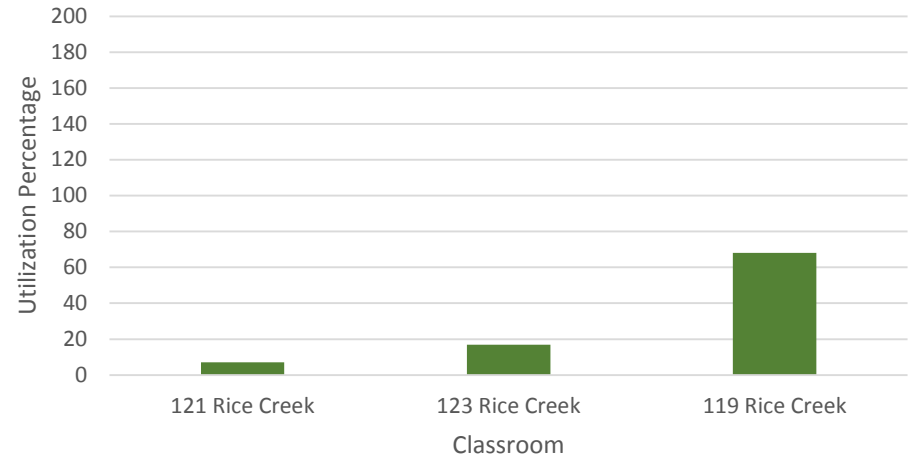

Green: Registrar registered classrooms

Fall 2016 Metro Center Utilization

Spring 2017 Metro Center Utilization

Fall 2016 Park Hall Utilization

Spring 2017 Park Hall Utilization

Yellow: Department registered classrooms

Green: Registrar registered classrooms

Fall 2016 Rice Creek Building Utilization

Spring 2017 Rice Creek Building Utilization

Fall 2016 Rich Hall Utilization

Spring 2017 Rich Hall Utilization

Yellow: Department registered classrooms