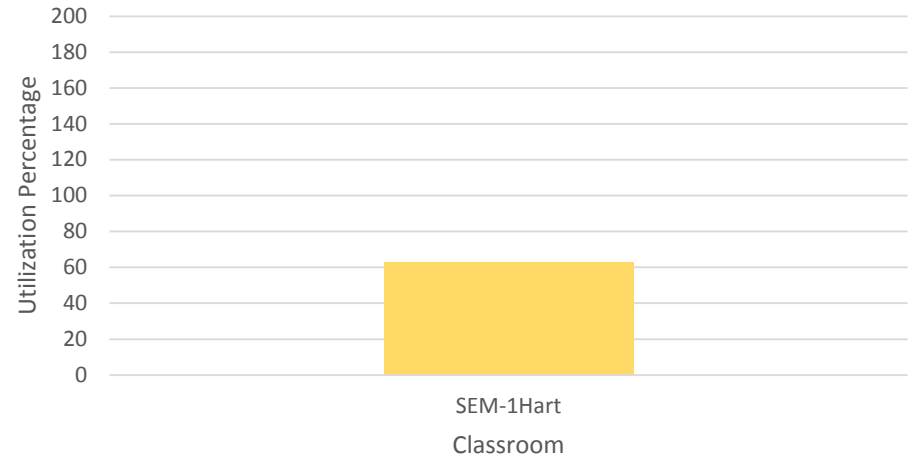

Yellow: Department registered classrooms
 Green: Registrar registered classrooms

Fall 2016 Hart Hall Utilization

Spring 2017 Hart Hall Utilization

Fall 2016 Hewitt Union Utilization

Spring 2017 Hewitt Union Utilization

Yellow: Department registered classrooms

Green: Registrar registered classrooms

Fall 2016 Johnson Hall Utilization

Spring 2017 Johnson Hall Utilization

Fall 2016 Laker Hall Utilization

Spring 2017 Laker Hall Utilization