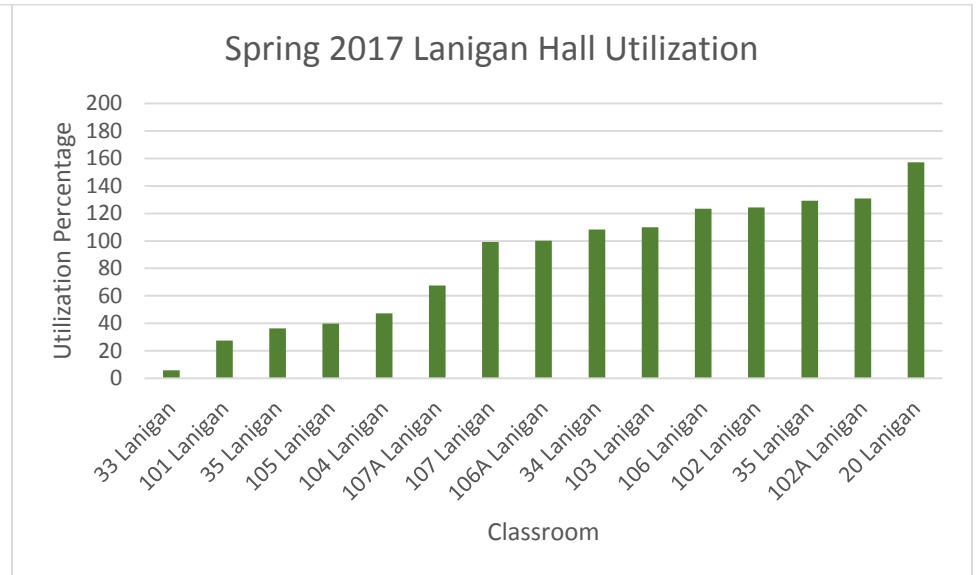

Yellow: Department registered classrooms
 Green: Registrar registered classrooms

Fall 2016 Hart Hall Utilization

Spring 2017 Hart Hall Utilization

Fall 2016 Hewitt Union Utilization

Spring 2017 Hewitt Union Utilization

Yellow: Department registered classrooms

Green: Registrar registered classrooms

Fall 2016 Johnson Hall Utilization

Spring 2017 Johnson Hall Utilization

Fall 2016 Laker Hall Utilization

Spring 2017 Laker Hall Utilization

Yellow: Department registered classrooms

Green: Registrar registered classrooms

Yellow: Department registered classrooms
 Green: Registrar registered classrooms

Fall 2016 Lee Hall Utilization

Spring 2017 Lee Hall Utilization