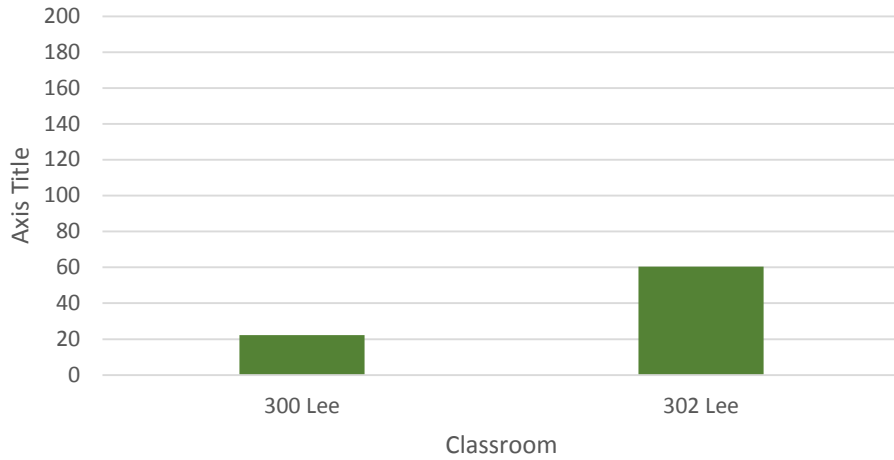

Yellow: Department registered classrooms
 Green: Registrar registered classrooms

Fall 2016 Hart Hall Utilization

Spring 2017 Hart Hall Utilization

Fall 2016 Hewitt Union Utilization

Spring 2017 Hewitt Union Utilization

Yellow: Department registered classrooms

Green: Registrar registered classrooms

Fall 2016 Johnson Hall Utilization

Spring 2017 Johnson Hall Utilization

Fall 2016 Laker Hall Utilization

Spring 2017 Laker Hall Utilization

Yellow: Department registered classrooms

Green: Registrar registered classrooms

Yellow: Department registered classrooms
 Green: Registrar registered classrooms

Fall 2016 Lee Hall Utilization

Spring 2017 Lee Hall Utilization