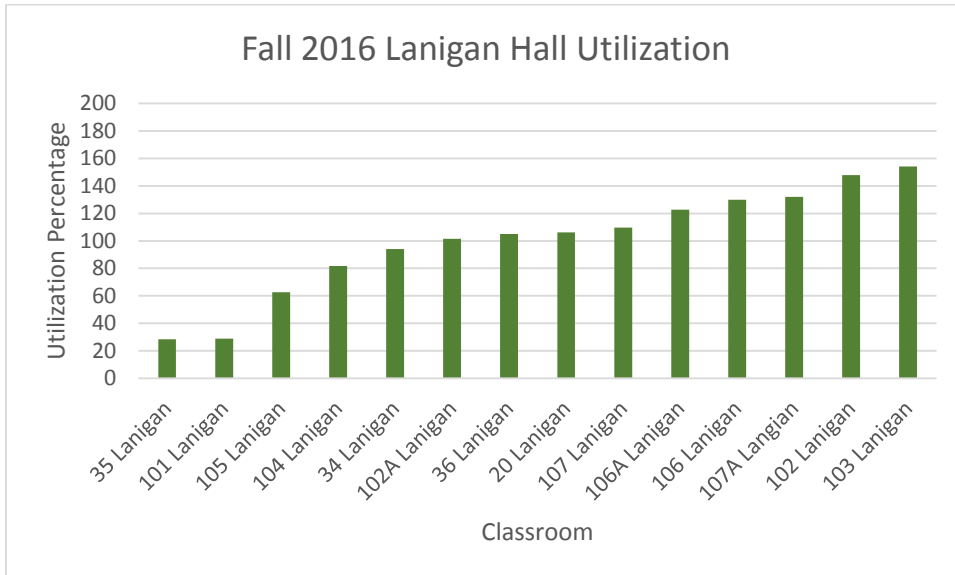

Yellow: Department registered classrooms
 Green: Registrar registered classrooms

Fall 2016 Hart Hall Utilization

Spring 2017 Hart Hall Utilization

Fall 2016 Hewitt Union Utilization

Spring 2017 Hewitt Union Utilization

Yellow: Department registered classrooms

Green: Registrar registered classrooms

Fall 2016 Johnson Hall Utilization

Spring 2017 Johnson Hall Utilization

Fall 2016 Laker Hall Utilization

Spring 2017 Laker Hall Utilization

Yellow: Department registered classrooms

Green: Registrar registered classrooms

Yellow: Department registered classrooms
 Green: Registrar registered classrooms

Fall 2016 Lee Hall Utilization

Spring 2017 Lee Hall Utilization