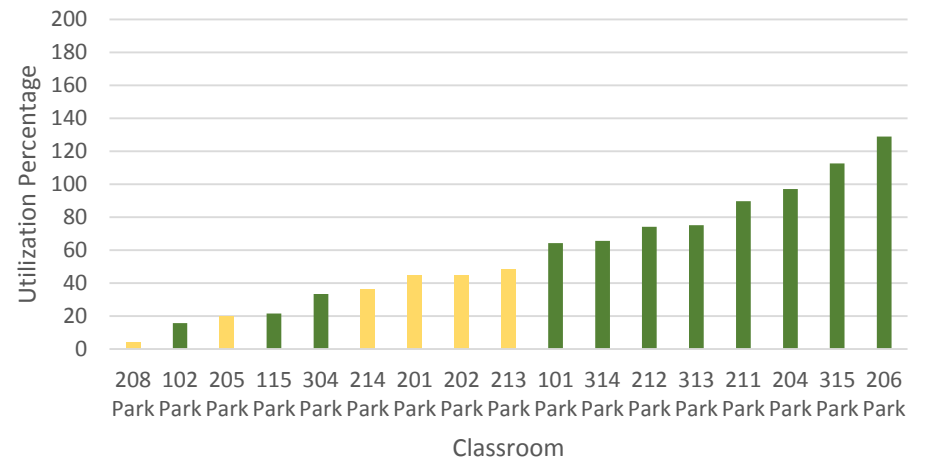

Fall 2016 Marano Campus Center Utilization

Spring 2017 Marano Campus Center Utilization

Yellow: Department registered classrooms

Green: Registrar registered classrooms

Yellow: Department registered classrooms

Green: Registrar registered classrooms

Fall 2016 Metro Center Utilization

Spring 2017 Metro Center Utilization

Fall 2016 Park Hall Utilization

Spring 2017 Park Hall Utilization

Yellow: Department registered classrooms

Green: Registrar registered classrooms

Fall 2016 Rice Creek Building Utilization

Spring 2017 Rice Creek Building Utilization

Fall 2016 Rich Hall Utilization

Spring 2017 Rich Hall Utilization

Yellow: Department registered classrooms