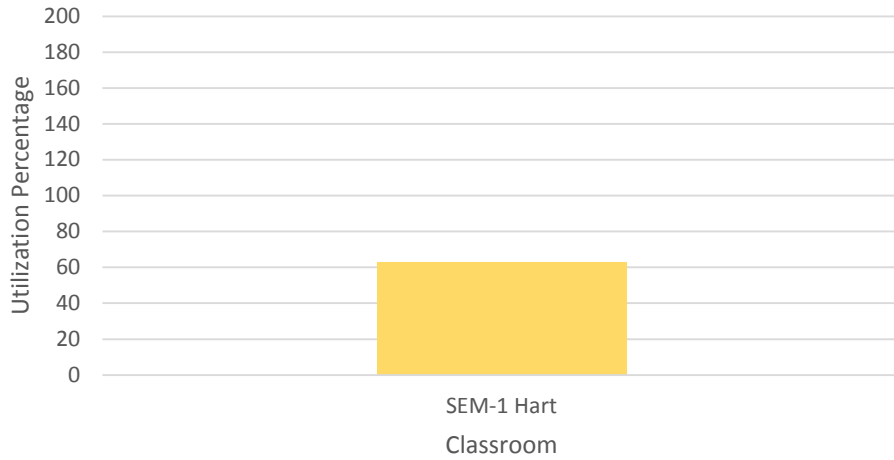

Yellow: Department registered classrooms
 Green: Registrar registered classrooms

Fall 2016 Hart Hall Utilization

Spring 2017 Hart Hall Utilization

Fall 2016 Hewitt Union Utilization

Spring 2017 Hewitt Union Utilization

Yellow: Department registered classrooms

Green: Registrar registered classrooms

Fall 2016 Johnson Hall Utilization

Spring 2017 Johnson Hall Utilization

Fall 2016 Laker Hall Utilization

Spring 2017 Laker Hall Utilization