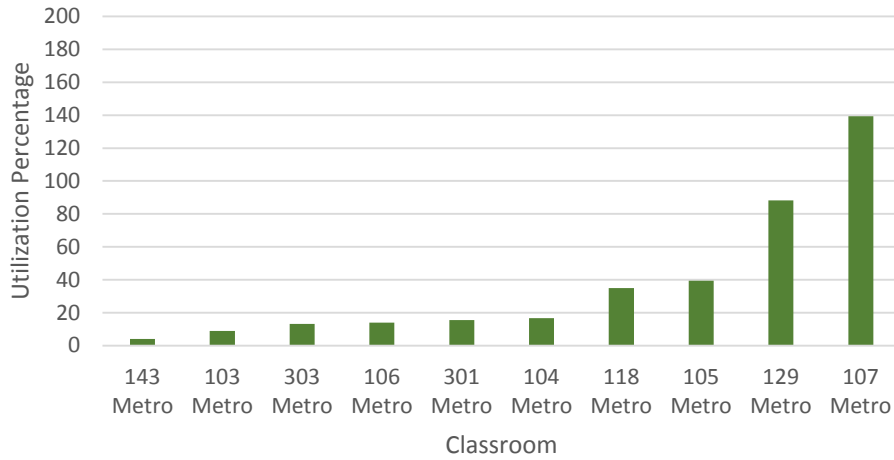

Yellow: Department registered classrooms

Green: Registrar registered classrooms

Fall 2016 Metro Center Utilization