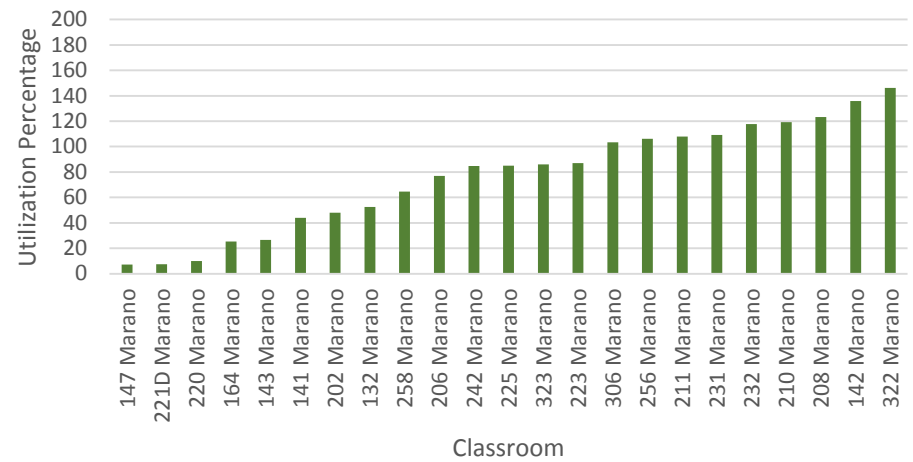

Yellow: Department registered classrooms

Green: Registrar registered classrooms

Fall 2016 Johnson Hall Utilization

Spring 2017 Johnson Hall Utilization

Fall 2016 Laker Hall Utilization

Spring 2017 Laker Hall Utilization

Yellow: Department registered classrooms

Green: Registrar registered classrooms

Yellow: Department registered classrooms
 Green: Registrar registered classrooms

Fall 2016 Lee Hall Utilization

Spring 2017 Lee Hall Utilization

Fall 2016 Marano Campus Center Utilization

Spring 2017 Marano Campus Center Utilization

Yellow: Department registered classrooms

Green: Registrar registered classrooms

Yellow: Department registered classrooms