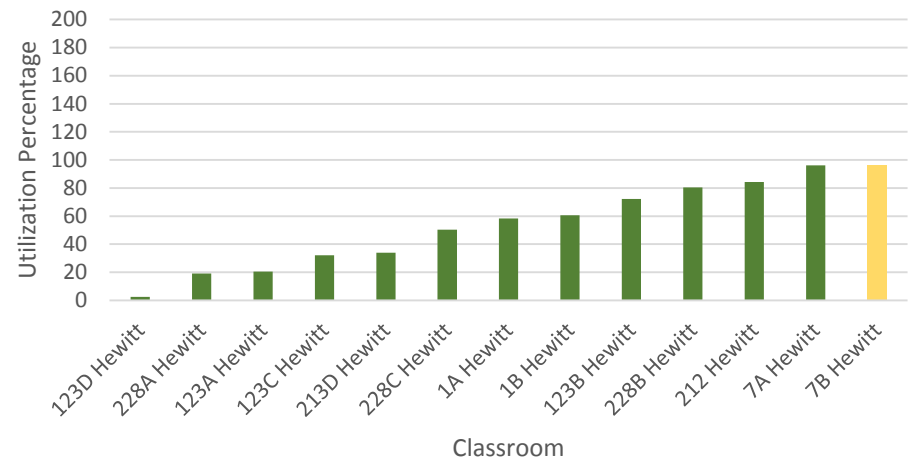

Yellow: Department registered classrooms
 Green: Registrar registered classrooms

Fall 2016 Hart Hall Utilization

Spring 2017 Hart Hall Utilization

Fall 2016 Hewitt Union Utilization

Spring 2017 Hewitt Union Utilization

Yellow: Department registered classrooms

Green: Registrar registered classrooms

Fall 2016 Johnson Hall Utilization

Spring 2017 Johnson Hall Utilization

Fall 2016 Laker Hall Utilization

Spring 2017 Laker Hall Utilization