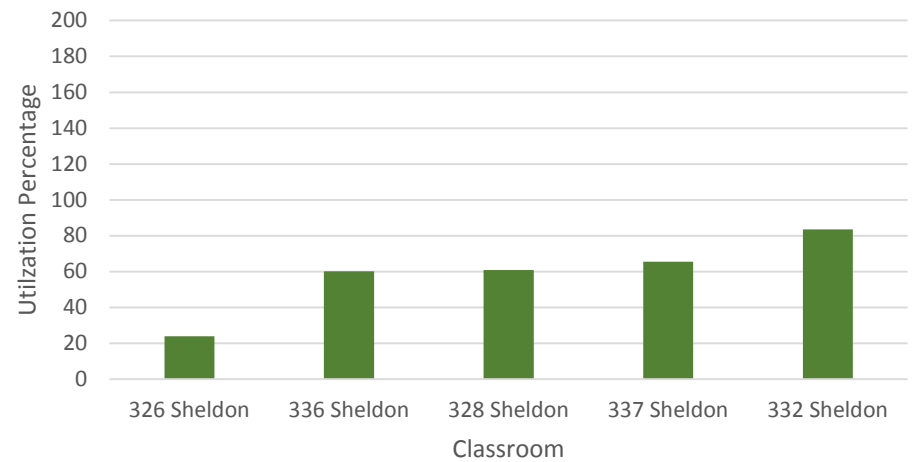

Green: Registrar registered classrooms

Fall 2016 Service Building Utilization

Spring 2017 Service Building Utilization

Fall 2016 Sheldon Hall Utilization

Spring 2017 Sheldon Hall Utilization

Yellow: Department registered classrooms

Green: Registrar registered classrooms

Yellow: Department registered classrooms

Green: Registrar registered classrooms

Fall 2016 Tyler Hall Utilization

Spring 2017 Tyler Hall Utilization

Fall 2016 Mary Walker Health Center Utilization