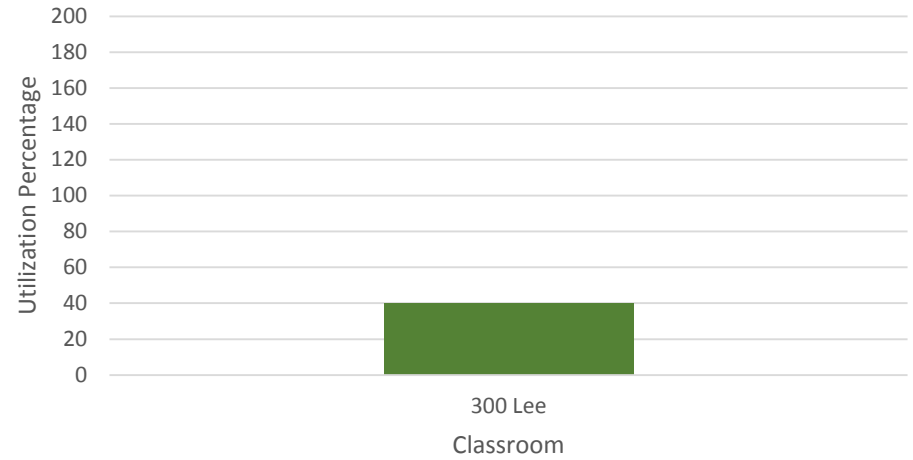

Yellow: Department registered classrooms

Green: Registrar registered classrooms

Fall 2016 Johnson Hall Utilization

Spring 2017 Johnson Hall Utilization

Fall 2016 Laker Hall Utilization

Spring 2017 Laker Hall Utilization

Yellow: Department registered classrooms

Green: Registrar registered classrooms

Yellow: Department registered classrooms
 Green: Registrar registered classrooms

Fall 2016 Lee Hall Utilization

Spring 2017 Lee Hall Utilization

Fall 2016 Marano Campus Center Utilization

Spring 2017 Marano Campus Center Utilization

Yellow: Department registered classrooms

Green: Registrar registered classrooms

Yellow: Department registered classrooms