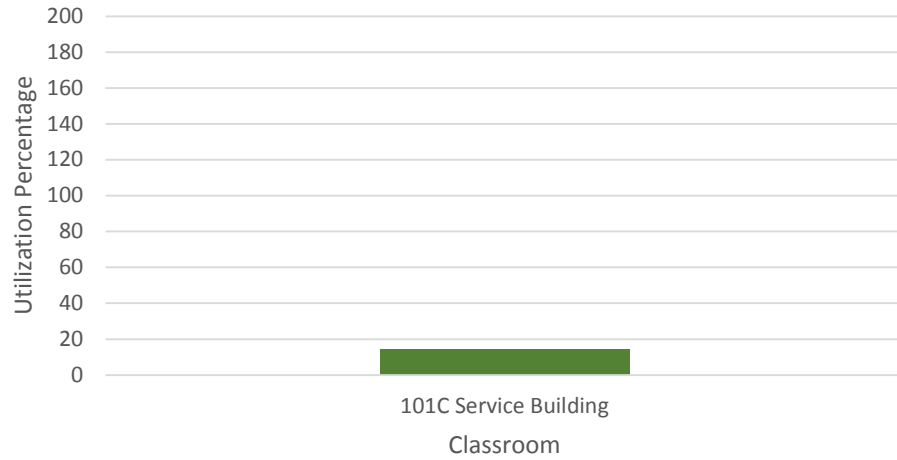

Green: Registrar registered classrooms

Fall 2016 Metro Center Utilization

Spring 2017 Metro Center Utilization

Fall 2016 Park Hall Utilization

Spring 2017 Park Hall Utilization

Yellow: Department registered classrooms

Green: Registrar registered classrooms

Fall 2016 Rice Creek Building Utilization

Spring 2017 Rice Creek Building Utilization

Fall 2016 Rich Hall Utilization

Spring 2017 Rich Hall Utilization

Yellow: Department registered classrooms

Green: Registrar registered classrooms

Fall 2016 Service Building Utilization

Spring 2017 Service Building Utilization

Fall 2016 Sheldon Hall Utilization

Spring 2017 Sheldon Hall Utilization

Yellow: Department registered classrooms