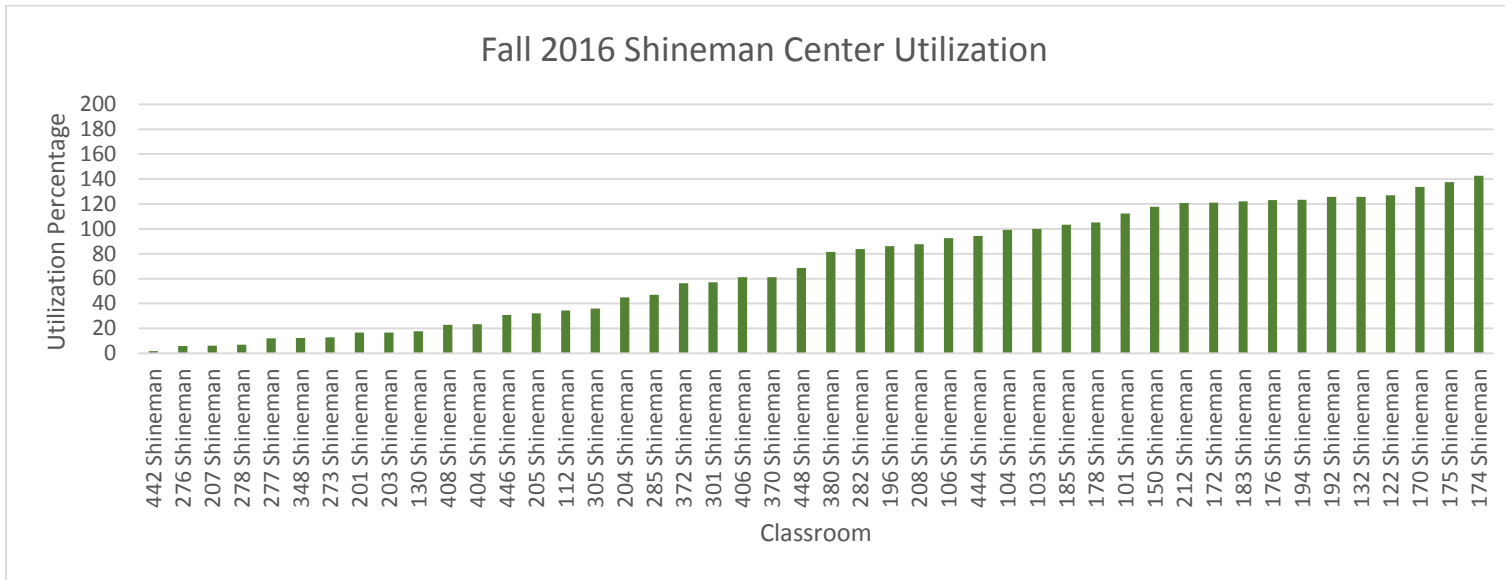

Green: Registrar registered classrooms

Fall 2016 Service Building Utilization

Spring 2017 Service Building Utilization

Fall 2016 Sheldon Hall Utilization

Spring 2017 Sheldon Hall Utilization

Yellow: Department registered classrooms

Green: Registrar registered classrooms

Yellow: Department registered classrooms

Green: Registrar registered classrooms

Fall 2016 Tyler Hall Utilization

Spring 2017 Tyler Hall Utilization

Fall 2016 Mary Walker Health Center Utilization