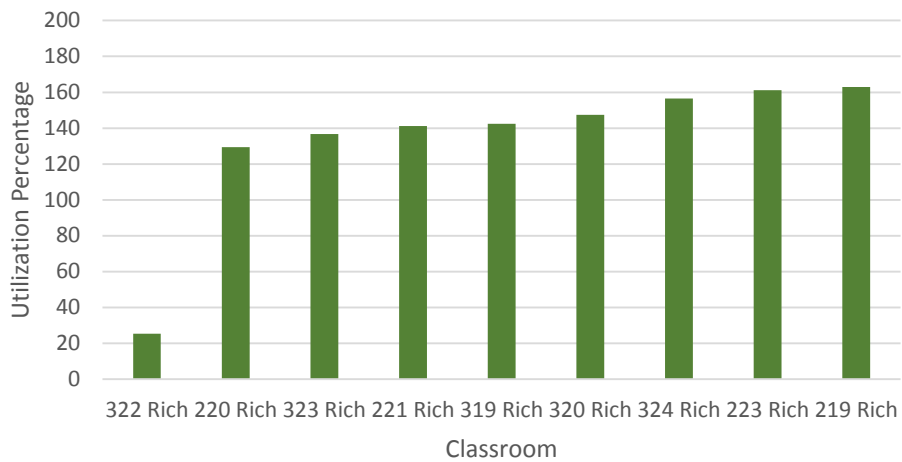

Green: Registrar registered classrooms

Fall 2016 Rice Creek Building Utilization

Spring 2017 Rice Creek Building Utilization

Fall 2016 Rich Hall Utilization

Spring 2017 Rich Hall Utilization

Yellow: Department registered classrooms

Green: Registrar registered classrooms

Fall 2016 Service Building Utilization

Spring 2017 Service Building Utilization

Fall 2016 Sheldon Hall Utilization

Spring 2017 Sheldon Hall Utilization

Yellow: Department registered classrooms