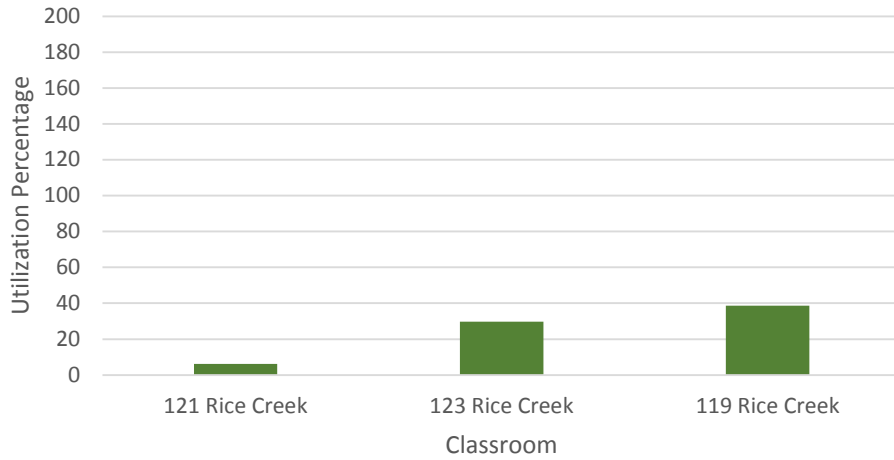

Green: Registrar registered classrooms

Fall 2016 Metro Center Utilization

Spring 2017 Metro Center Utilization

Fall 2016 Park Hall Utilization

Spring 2017 Park Hall Utilization

Yellow: Department registered classrooms

Green: Registrar registered classrooms

Fall 2016 Rice Creek Building Utilization

Spring 2017 Rice Creek Building Utilization

Fall 2016 Rich Hall Utilization

Spring 2017 Rich Hall Utilization

Yellow: Department registered classrooms