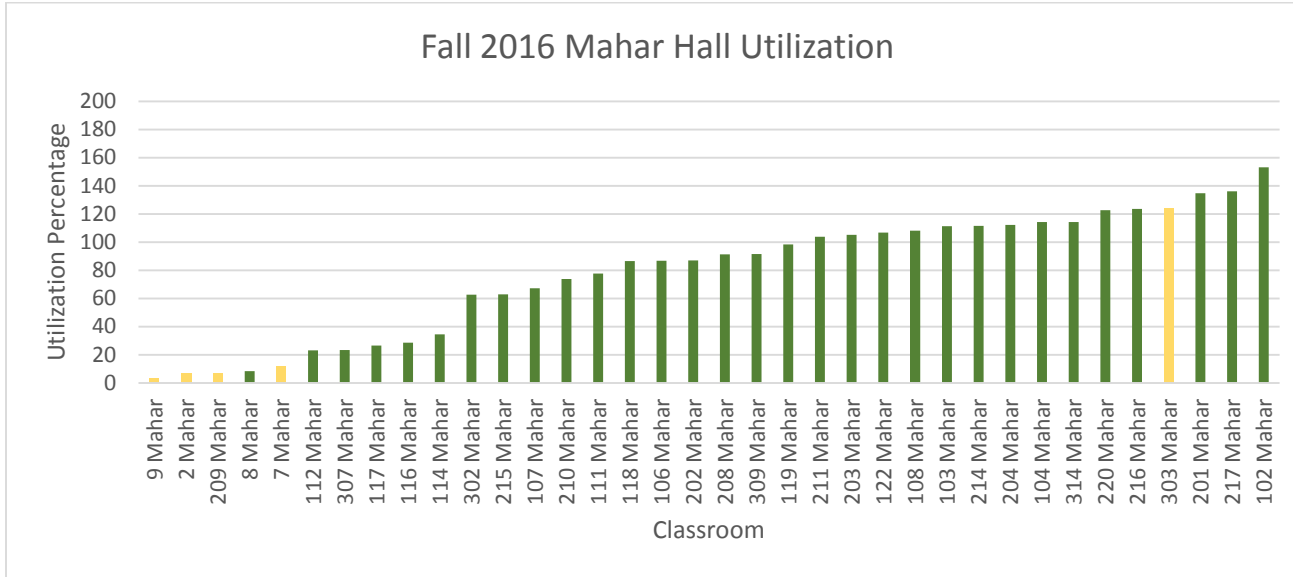

Fall 2016 Marano Campus Center Utilization

Spring 2017 Marano Campus Center Utilization

Yellow: Department registered classrooms

Green: Registrar registered classrooms

Yellow: Department registered classrooms

Green: Registrar registered classrooms

Fall 2016 Metro Center Utilization

Spring 2017 Metro Center Utilization

Fall 2016 Park Hall Utilization

Spring 2017 Park Hall Utilization

Yellow: Department registered classrooms