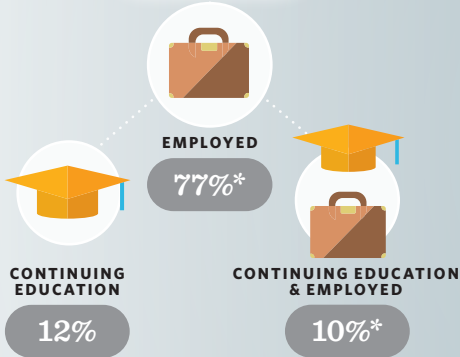

BEYOND SUNY OSWEGO

Beyond SUNY Oswego is an initiative of Career Services providing the latest information on SUNY Oswego's Class of 2022 within one year of graduation. All calculations based on 1,040 graduates for whom we have information. These graduates represent 66% of the total 1,586 graduates of the Class of 2022.

Employed and/or Continuing Education

99%

Still Seeking or Not Seeking

+ 1%

*Of the employed grads at left, **91%** of those working full-time are in their field of choice.

87% work in the state of New York.