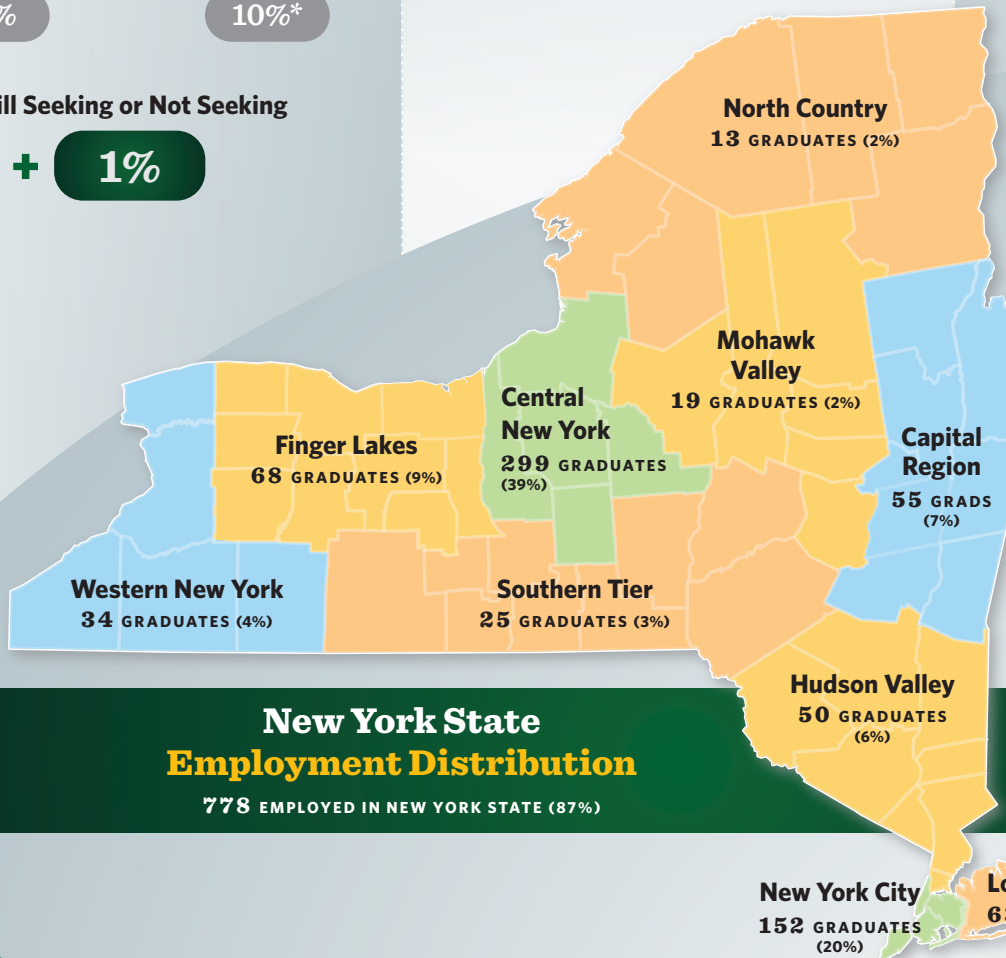

BEYOND SUNY OSWEGO

Beyond SUNY Oswego is an initiative of Career Services providing the latest information on SUNY Oswego's Class of 2022 within one year of graduation. All calculations based on 1,040 graduates for whom we have information. These graduates represent 66% of the total 1,586 graduates of the Class of 2022.

Employed and/or Continuing Education

99%

Still Seeking or Not Seeking

+ 1%

*Of the employed grads at left, **91%** of those working full-time are in their field of choice.

87% work in the state of New York.

Out-of-State Employment Distribution

119 EMPLOYED OUTSIDE OF NYS (13%)

- Abroad**
8 GRADUATES (7%)
- Midwest U.S.**
7 GRADUATES (6%)
- Northeast U.S.**
37 GRADUATES (31%)
- South U.S.**
47 GRADUATES (39%)
- West U.S.**
20 GRADUATES (17%)