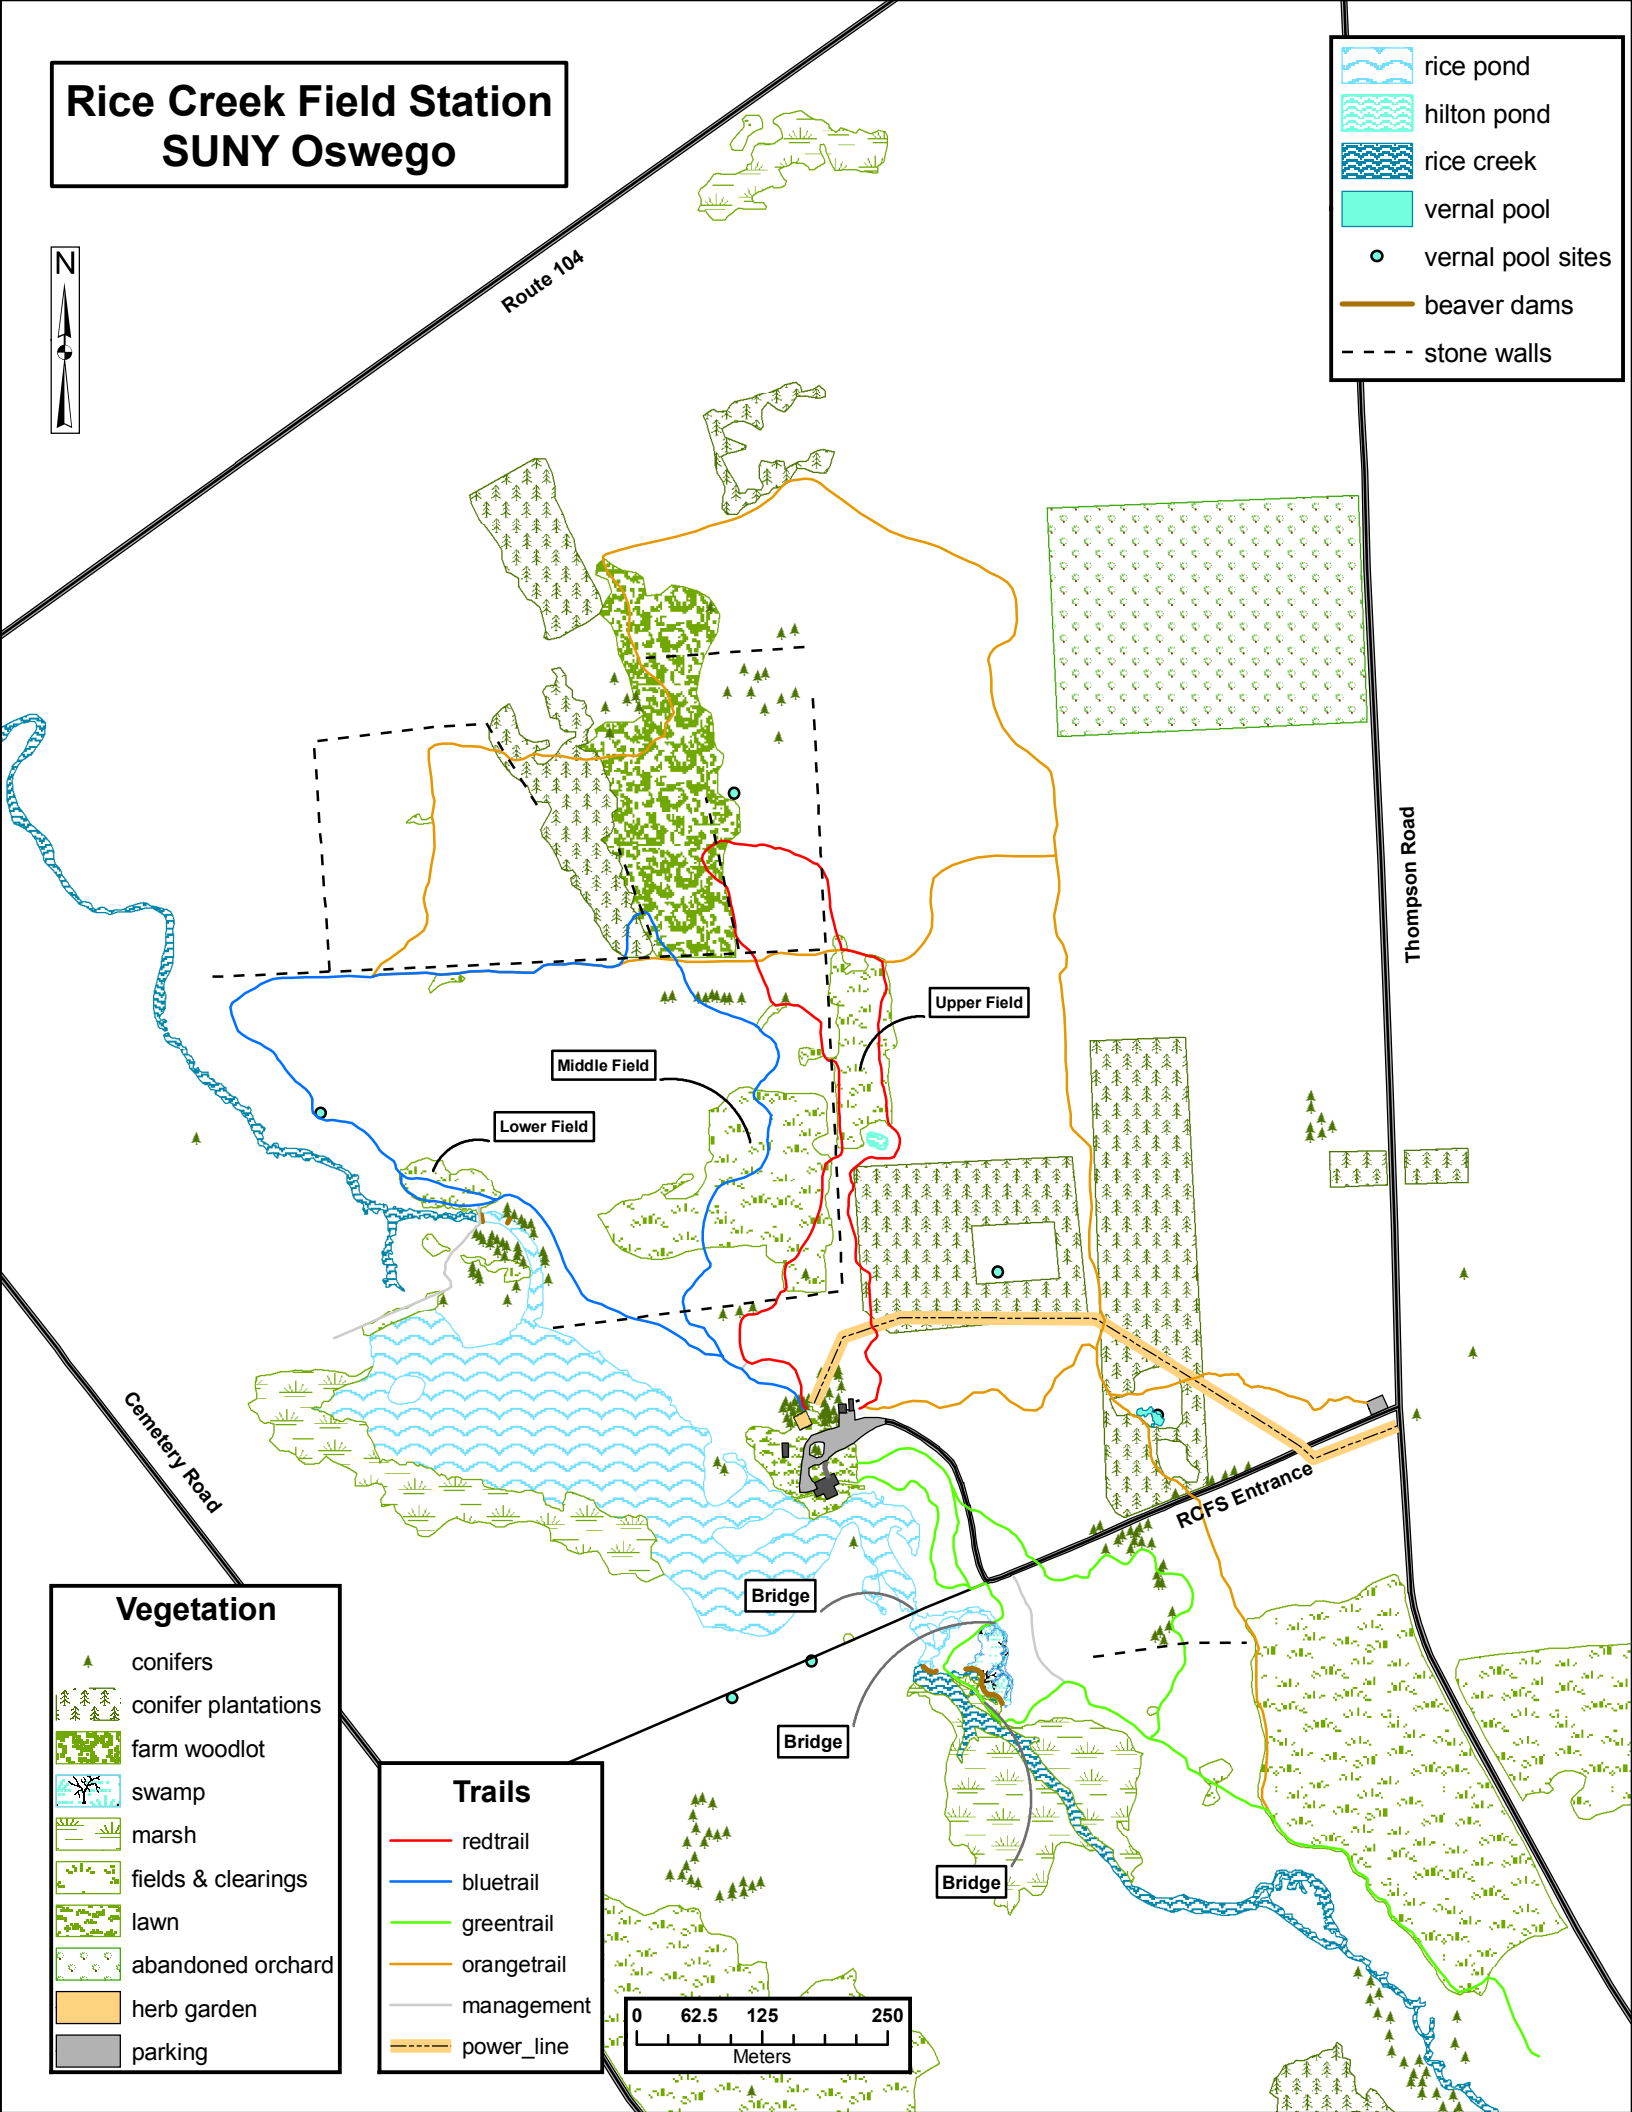

Rice Creek Field Station SUNY Oswego

	rice pond
	hilton pond
	rice creek
	vernal pool
	vernal pool sites
	beaver dams
	stone walls

Vegetation

	conifers
	conifer plantations
	farm woodlot
	swamp
	marsh
	fields & clearings
	lawn
	abandoned orchard
	herb garden
	parking

Trails

	redtrail
	bluetrail
	greentrail
	orangetrail
	management
	power_line