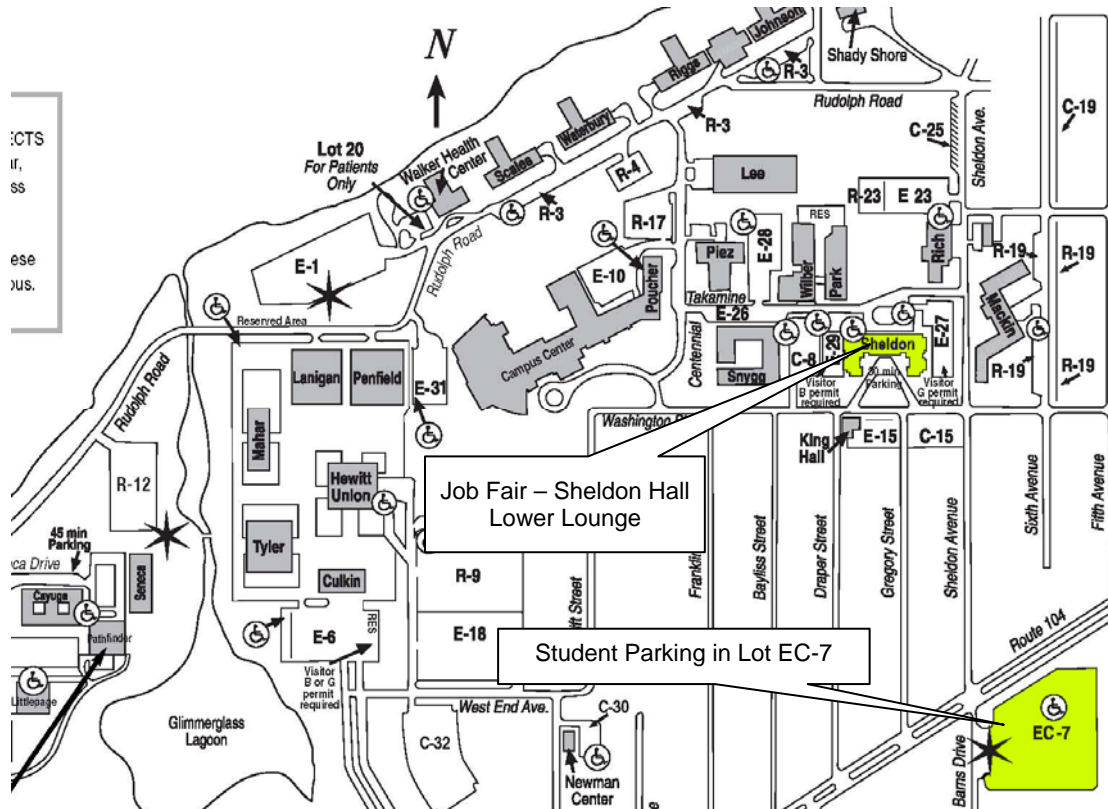

*This event is open to the students attending the colleges of
the Central New York Career Development Association, Inc.*

**BINGHAMTON UNIVERSITY • CAZENOVIA COLLEGE •
COLGATE UNIVERSITY • ELMIRA COLLEGE • ITHACA COLLEGE • KEUKA COLLEGE
LE MOYNE COLLEGE • SUNY CORTLAND • SUNY ONEONTA • SUNY OSWEGO • SUNY POTSDAM
SYRACUSE UNIVERSITY • UTICA COLLEGE • WELLS COLLEGE**

Directions/Parking Information

SUNY Oswego is located on the shore of Lake Ontario approximately 1 hour north of the Thruway.

Visitors for this event on the SUNY Oswego campus should park in Lot EC-7 and walk two blocks to the event in Sheldon Hall. No charge for parking in this lot. Please do not park on the main campus, as parking, like on most college campuses is extremely limited! SUNY Oswego parking tickets are \$20 and are DMV enforced.