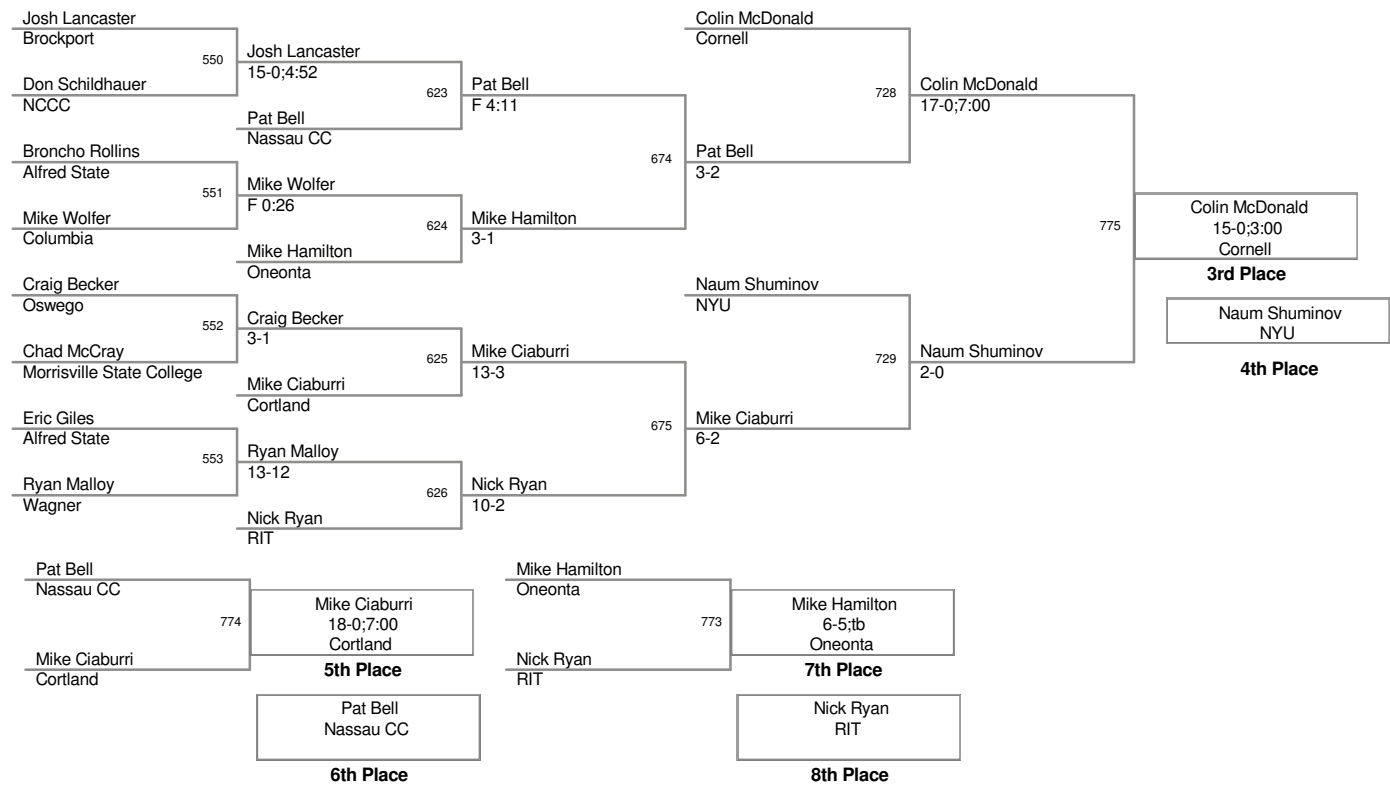

133 Lbs

141 Lbs

149 Lbs

(1) Matt Kyler Army

157 Lbs

174 Lbs

184 Lbs

197 Lbs

285 Lbs