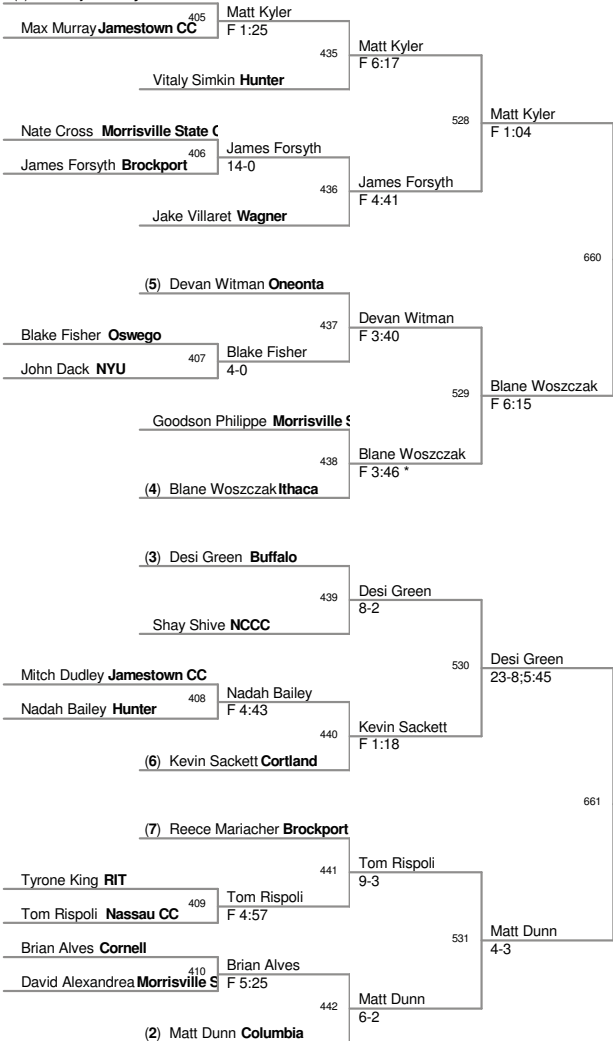

133 Lbs

141 Lbs

149 Lbs

(1) Matt Kyler Army

157 Lbs

174 Lbs

184 Lbs

197 Lbs

285 Lbs