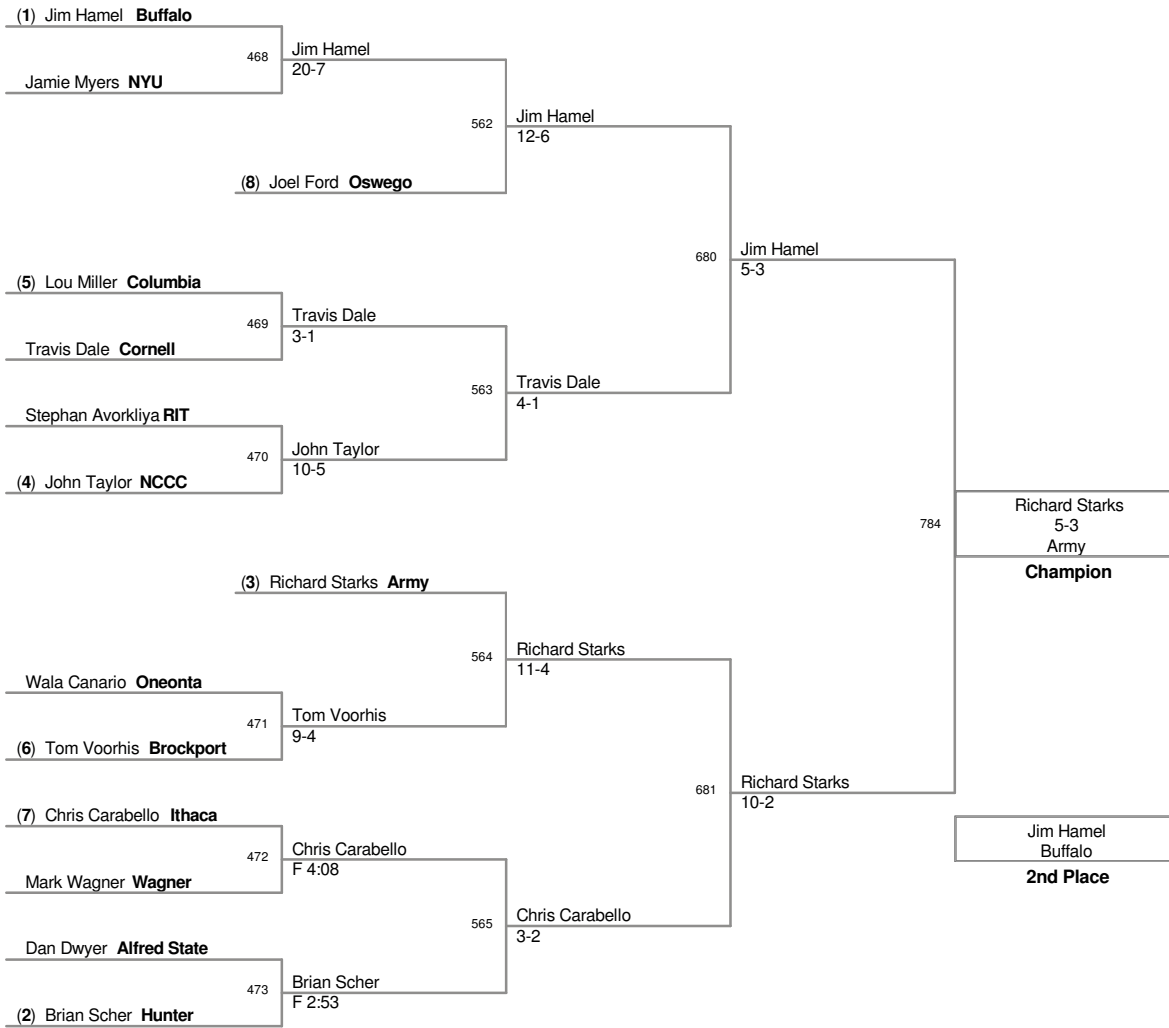

133 Lbs

141 Lbs

149 Lbs

(1) Matt Kyler Army

157 Lbs

174 Lbs

184 Lbs

197 Lbs

285 Lbs