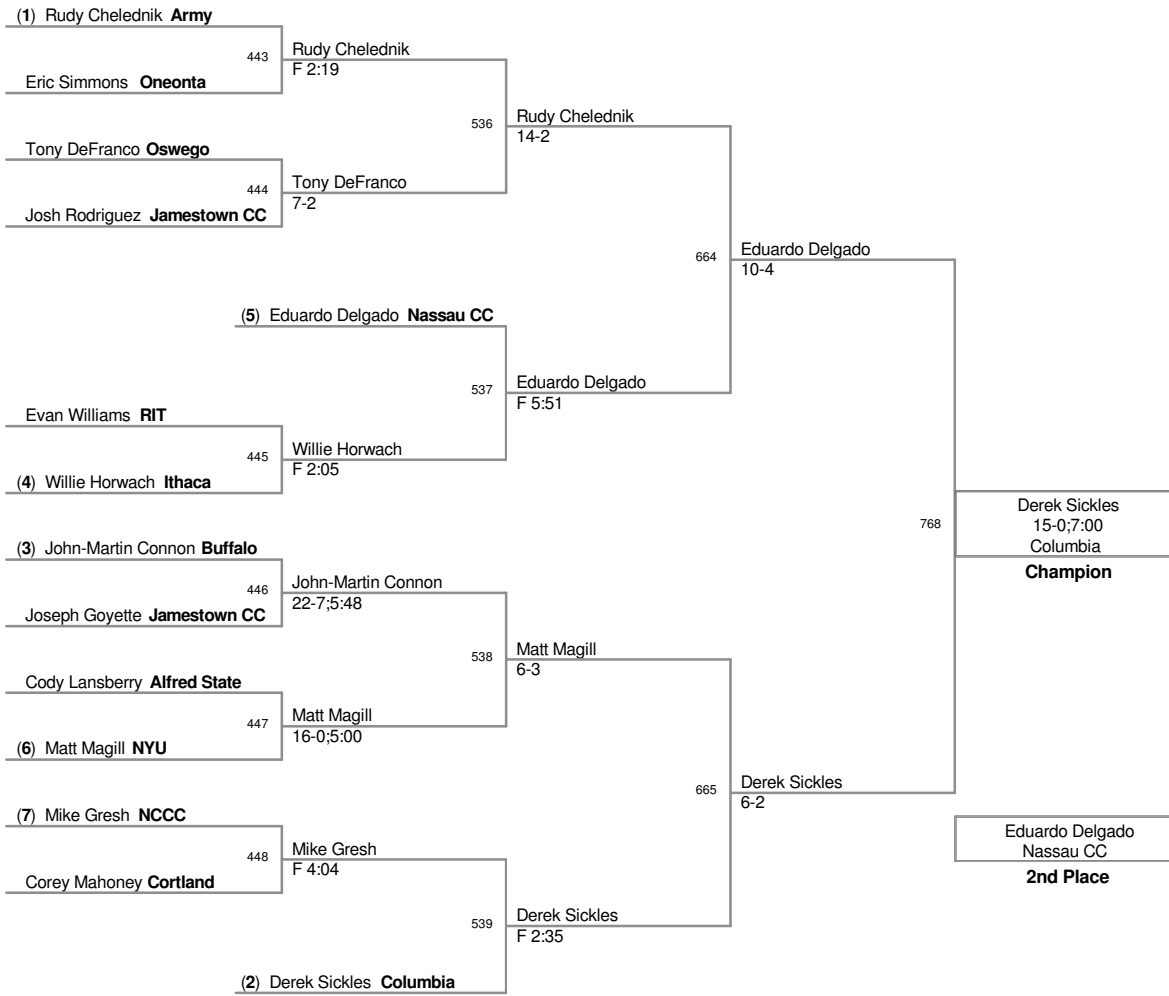

133 Lbs

141 Lbs

149 Lbs

(1) Matt Kyler Army

157 Lbs

174 Lbs

184 Lbs

197 Lbs

285 Lbs