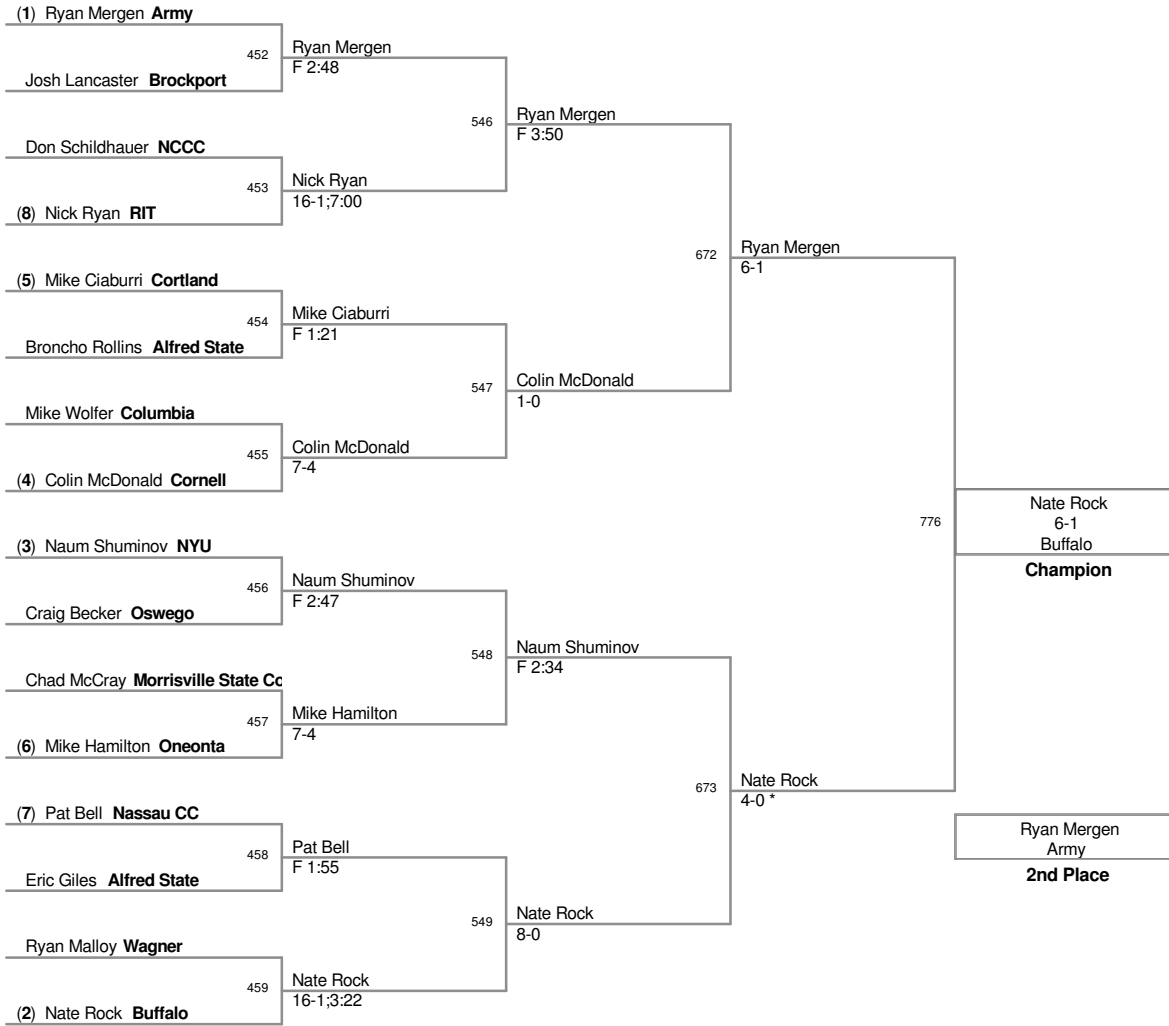

133 Lbs

141 Lbs

149 Lbs

(1) Matt Kyler Army

157 Lbs

174 Lbs

184 Lbs

197 Lbs

285 Lbs