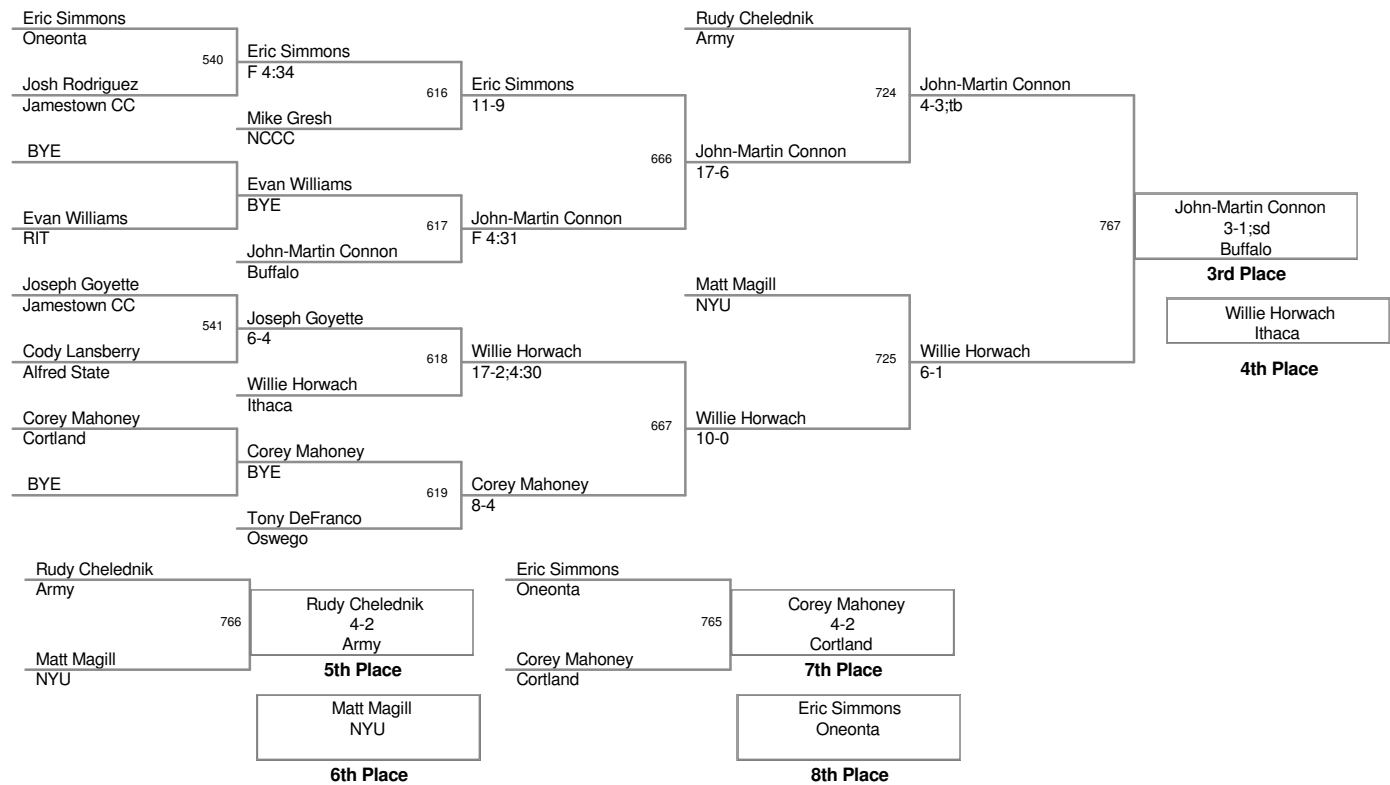

133 Lbs

141 Lbs

149 Lbs

(1) Matt Kyler Army

157 Lbs

174 Lbs

184 Lbs

197 Lbs

285 Lbs