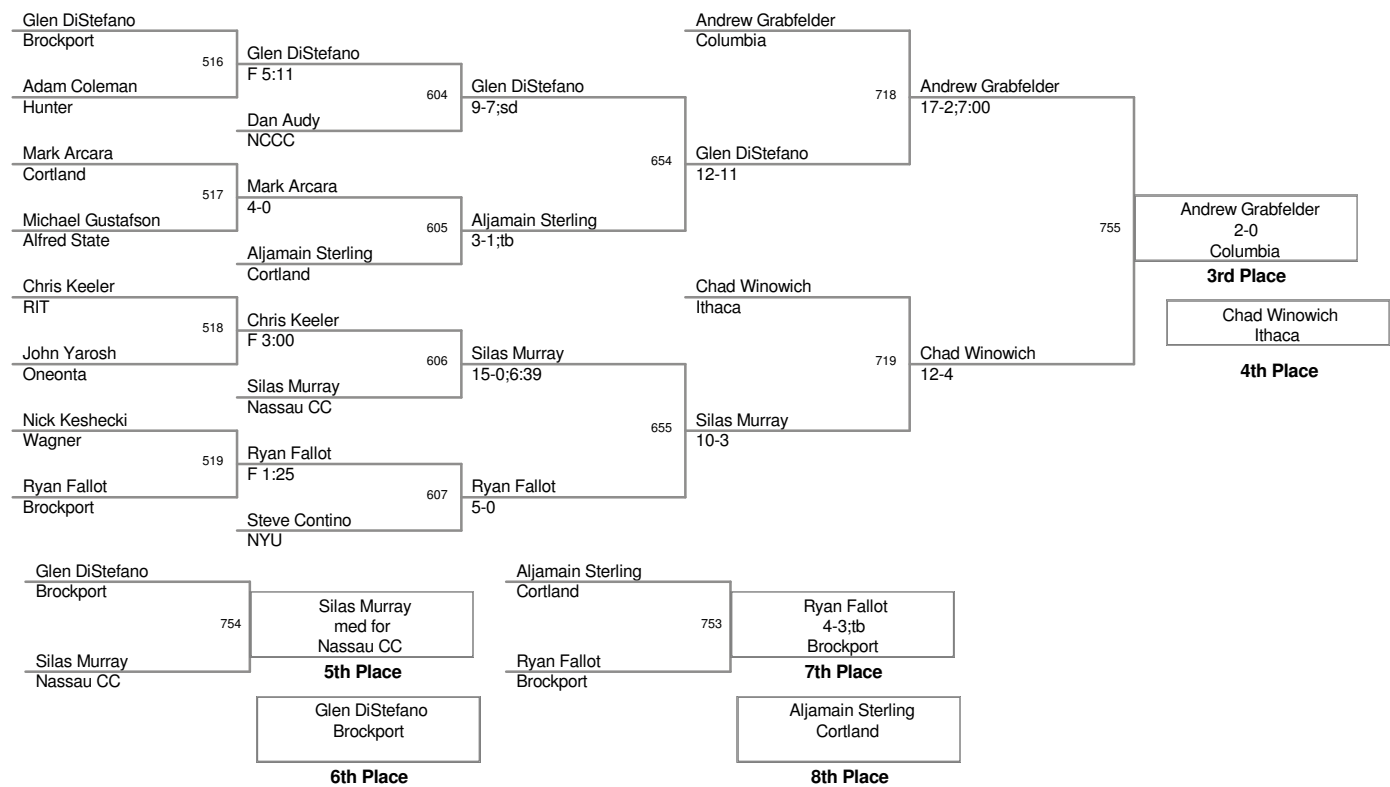

133 Lbs

141 Lbs

149 Lbs

(1) Matt Kyler Army

157 Lbs

174 Lbs

184 Lbs

197 Lbs

285 Lbs