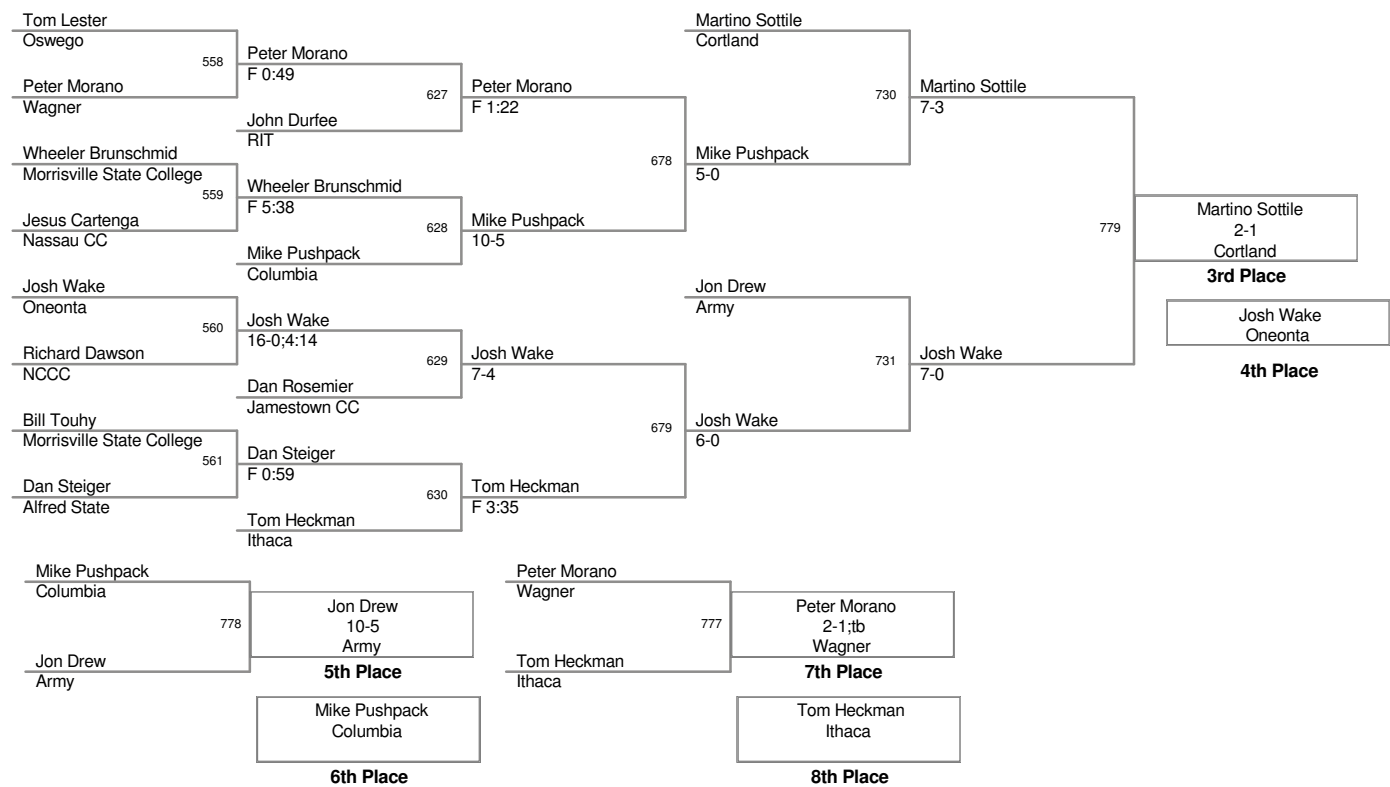

133 Lbs

141 Lbs

149 Lbs

(1) Matt Kyler Army

157 Lbs

174 Lbs

184 Lbs

197 Lbs

285 Lbs