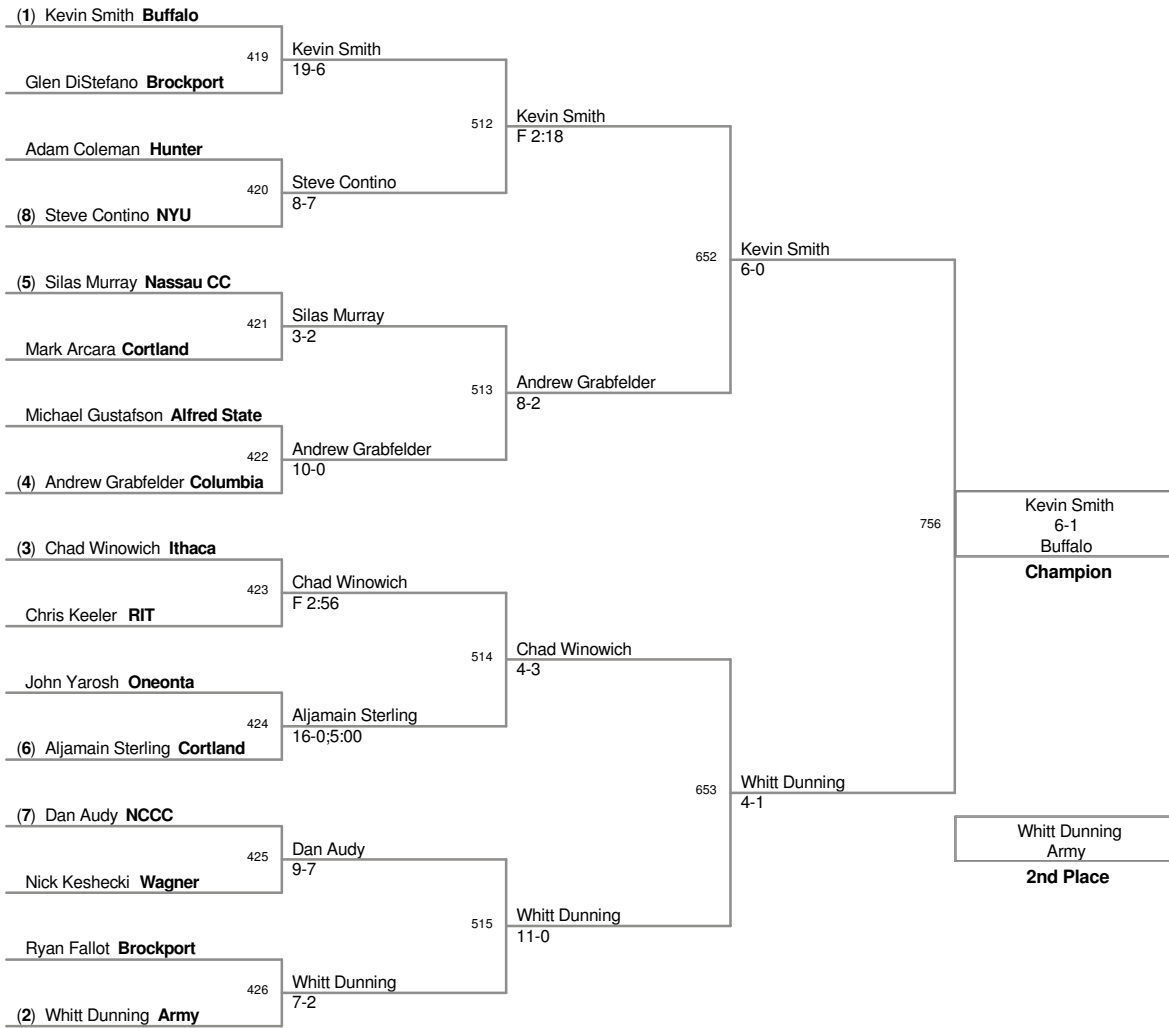

133 Lbs

141 Lbs

149 Lbs

(1) Matt Kyler Army

157 Lbs

174 Lbs

184 Lbs

197 Lbs

285 Lbs