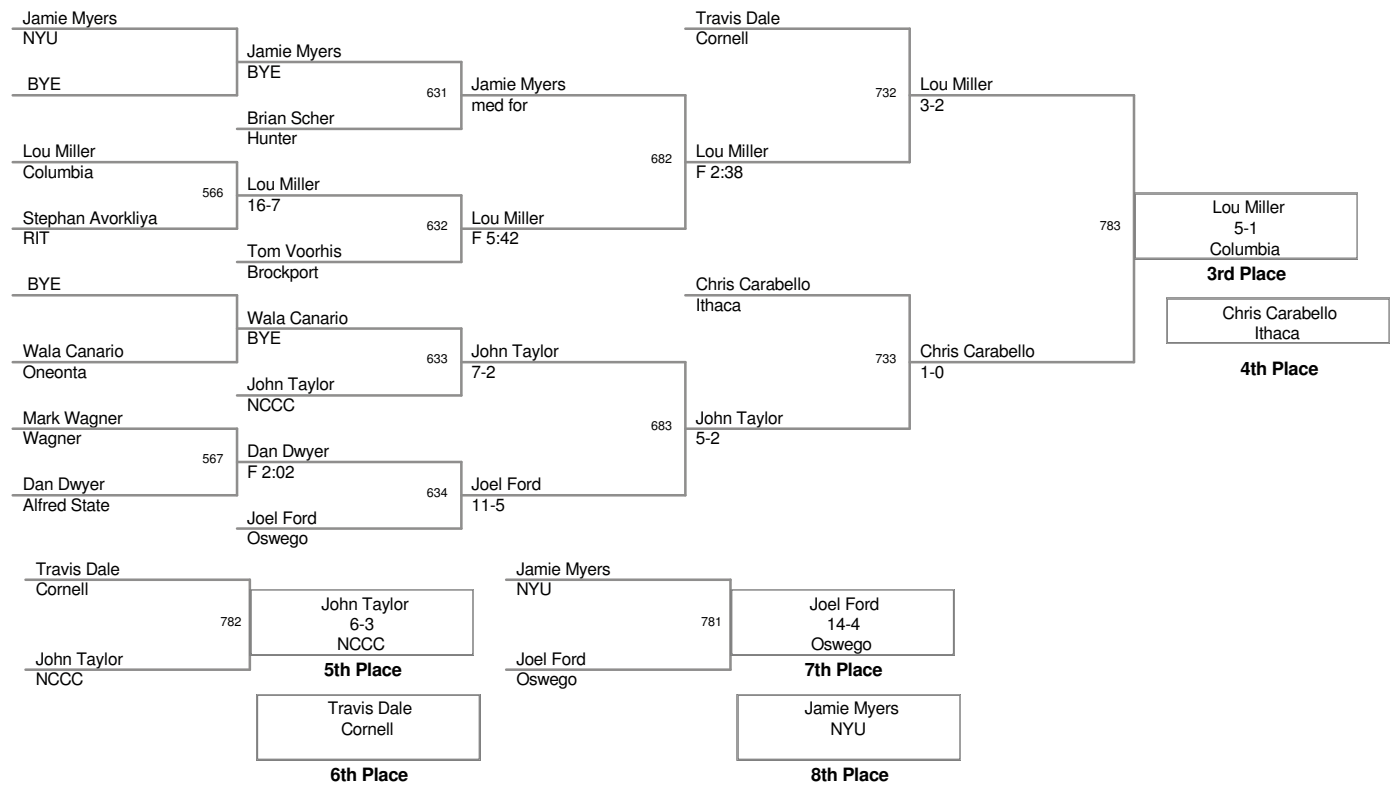

133 Lbs

141 Lbs

149 Lbs

(1) Matt Kyler Army

157 Lbs

174 Lbs

184 Lbs

197 Lbs

285 Lbs