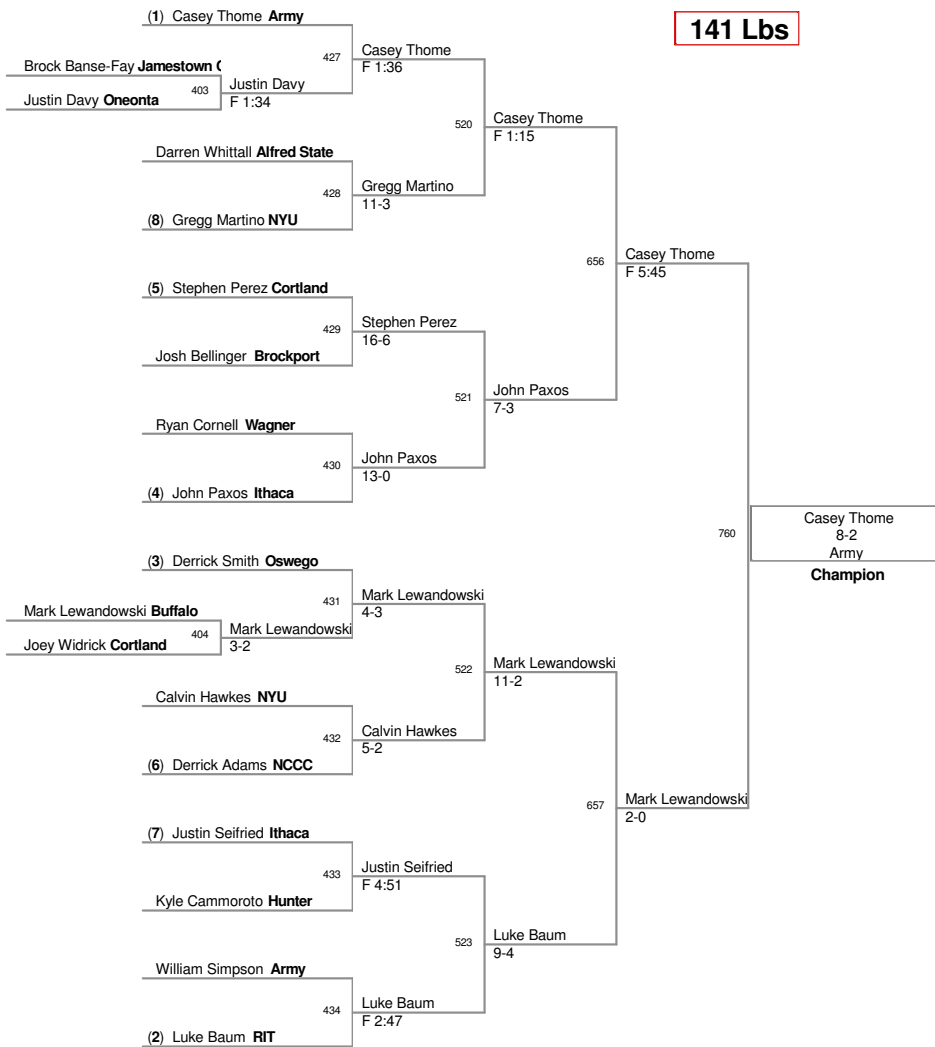

133 Lbs

141 Lbs

149 Lbs

(1) Matt Kyler Army

157 Lbs

174 Lbs

184 Lbs

197 Lbs

285 Lbs