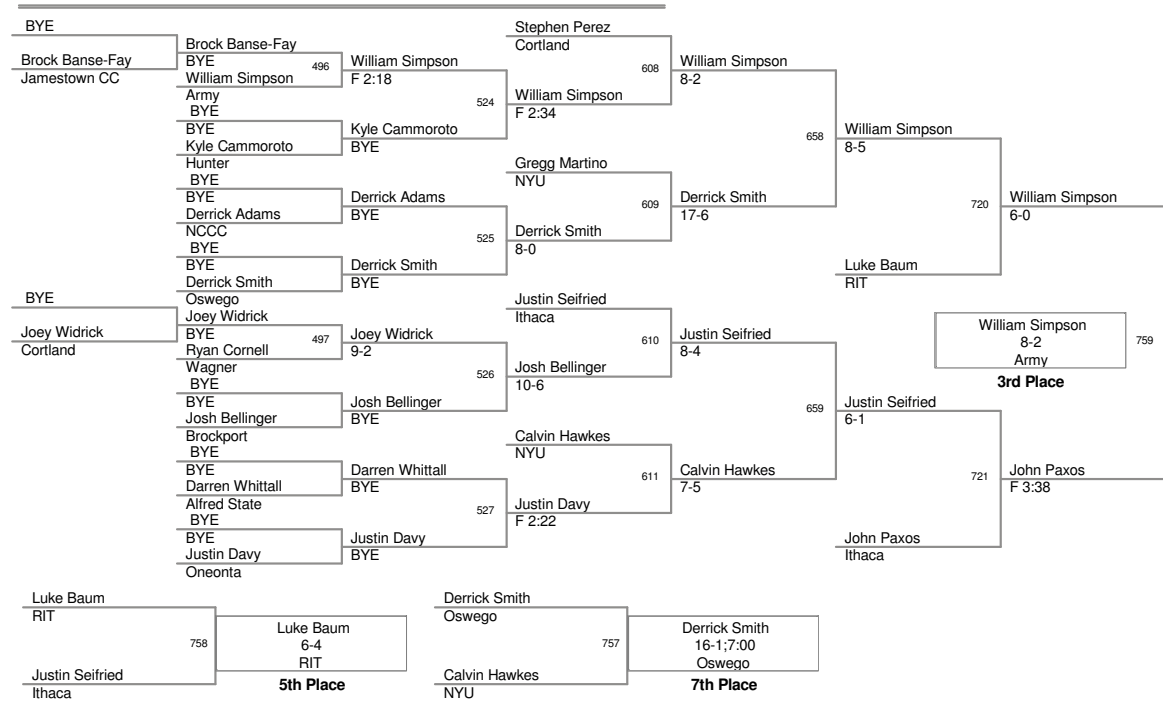

133 Lbs

141 Lbs

149 Lbs

(1) Matt Kyler Army

157 Lbs

174 Lbs

184 Lbs

197 Lbs

285 Lbs