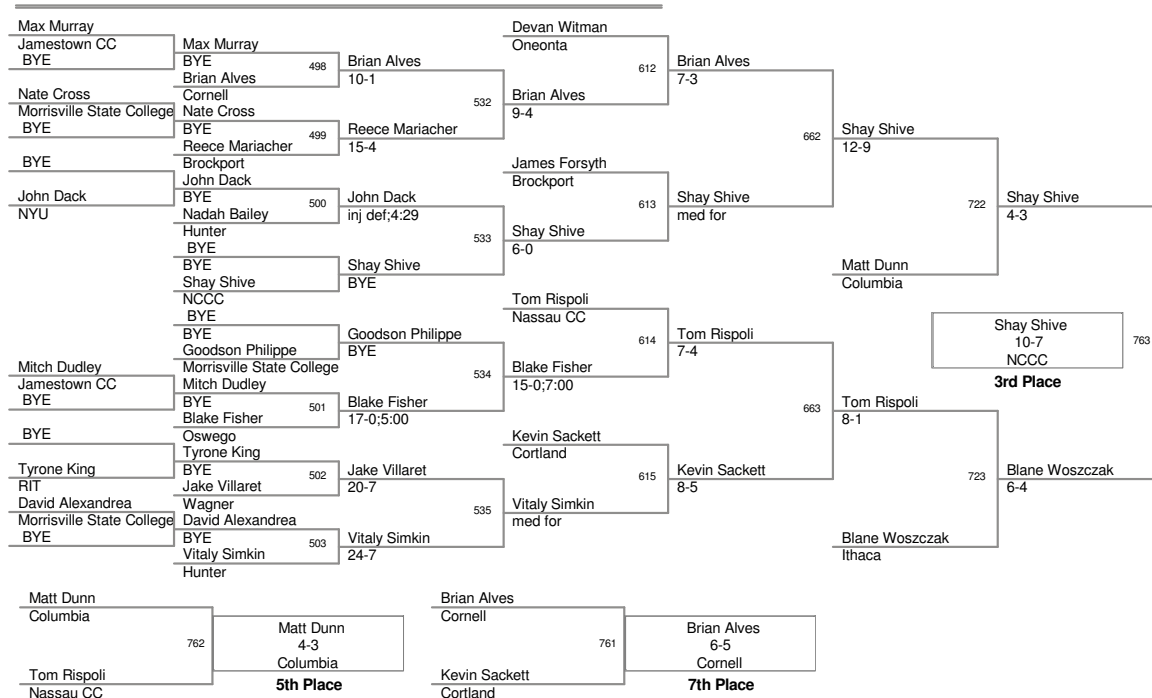

133 Lbs

141 Lbs

149 Lbs

(1) Matt Kyler Army

157 Lbs

174 Lbs

184 Lbs

197 Lbs

285 Lbs