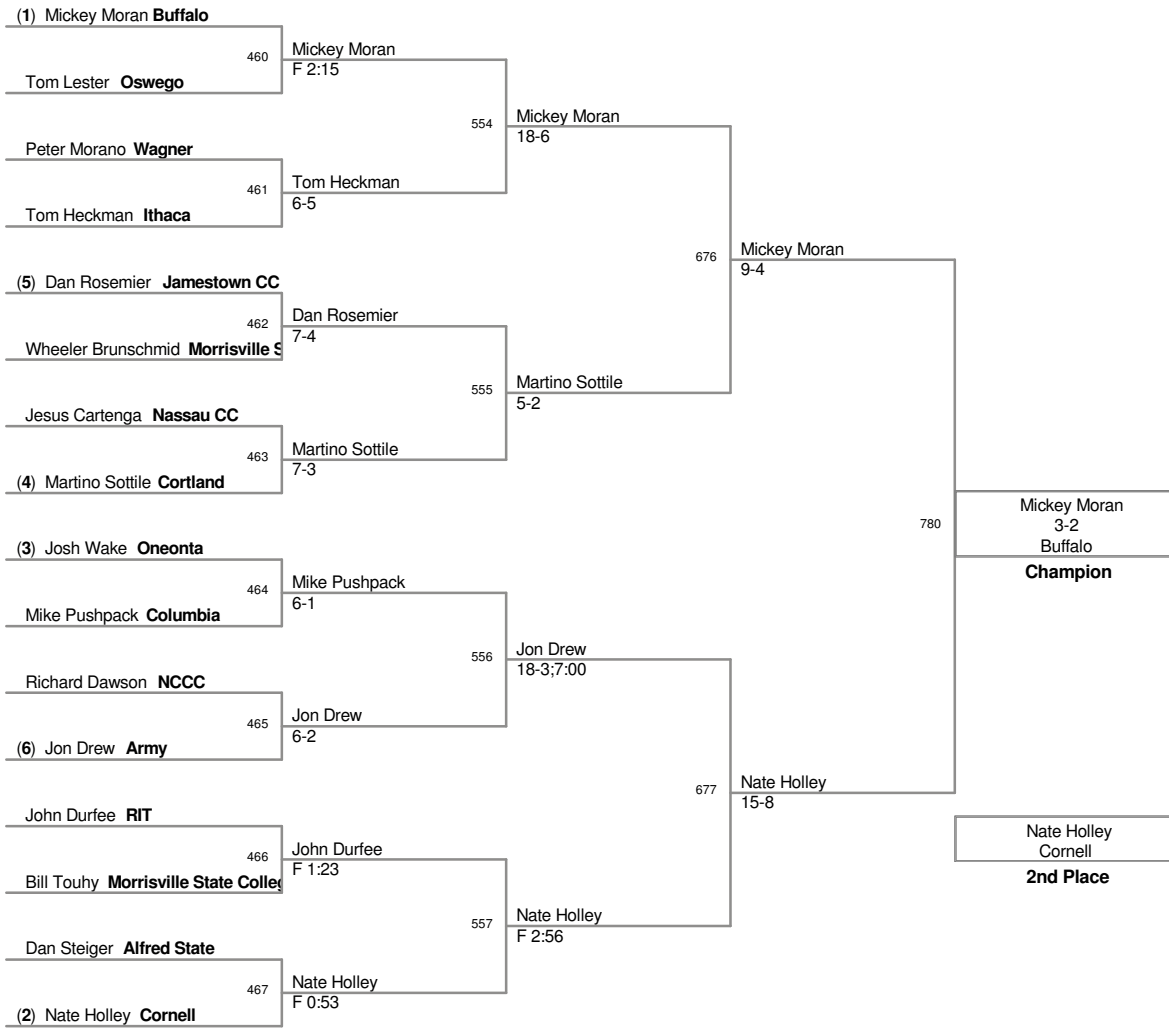

133 Lbs

141 Lbs

149 Lbs

(1) Matt Kyler Army

157 Lbs

174 Lbs

184 Lbs

197 Lbs

285 Lbs